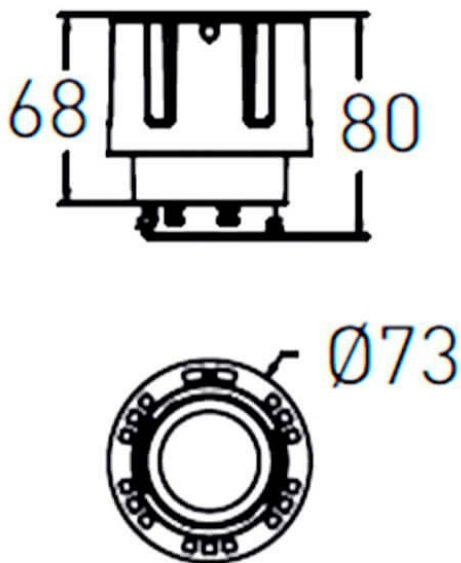

### COMBO Modules

Lavov COMBO Modules ,power 20 W and CRI 90 with an optic 55 degrees made in Die Cast Aluminum finished in Silver with a real lumen output of 2000lm and an efficiency of 100lm/W. ON/OFF driver.

Item code	86.D108.3341.02
Product type	Indoor
Category	Downlights
Family	COMBO
Subfamily	COMBO Modules

#### Scheme

Product	
Real power (W)	20
Real luminous flux (Lm)	2000
Luminous efficiency (Lm/W)	100
Beam angle (&ordm;)	55
Life time (h)	50000 h L80B10
IP	20
Electrical class insulation	Clas II
Colour	Black
Control gear included	Yes
Control gear	ON/OFF
Flicker Free	Yes
Light source	LED
Type of LED	COB
Colour temperature (K)	3000
Colour consistency (SDCM)	SDCM<3
CRI	90