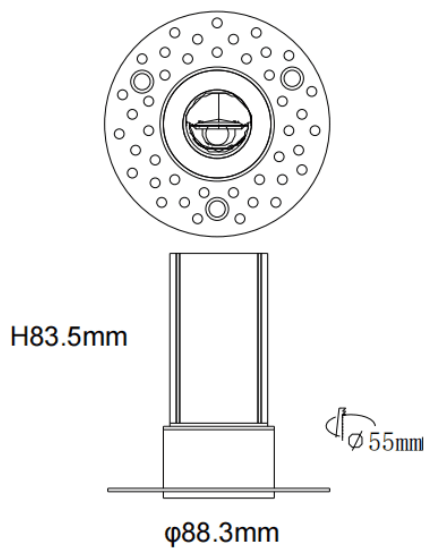

### MINI WW-T

Lavov downlight from the family MINI WW-T with a power of 10W and a beam angle of wall washer. Finished in White colour. Wall washer fix version trimless. With a total lumen output of 650lm and a luminous efficacy of 65lm/W. Made in Die Cast Aluminum. Driver ON/OFF. CCT 2700K.

#### Dimensions

Product dimensions (mm) **ø88.3\*H83.5mm**

#### Scheme

Item code	86.D109.1251.01
Product type	Indoor
Category	Downlights
Family	MINI
Subfamily	MINI WW-T
Pictograms	

Product	
Real power (W)	10
Real luminous flux (Lm)	650
Luminous efficiency (Lm/W)	65
Beam angle (&ordm;)	wall washer
Life time (h)	50000 h L80B10
IP	20
Electrical class insulation	Clas II
Colour	White
Control gear included	Yes
Control gear	ON/OFF
Flicker Free	Yes
Light source	LED
Type of LED	SMD
Colour temperature (K)	2700
Colour consistency (SDCM)	SDCM<3
CRI	90