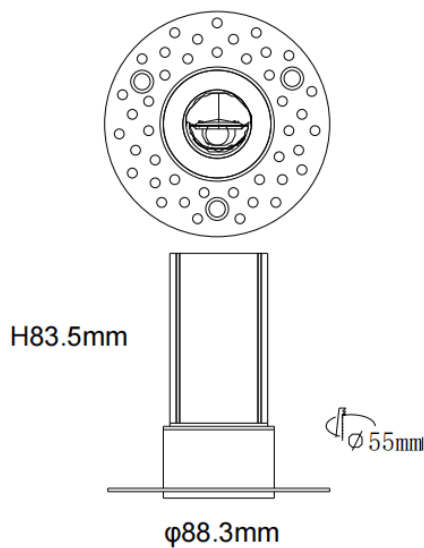

MINI WW-T

Lavov downlight from the family MINI WW-T with a power of 10W and a beam angle of wall washer. Finished in White colour. Wall washer fix version trimless. With a total lumen output of 650lm and a luminous efficacy of 65lm/W. Made in Die Cast Aluminum. Driver ON/OFF. CCT 2700K.

Item code	86.D109.1251.01
Product type	Indoor
Category	Downlights
Family	MINI
Subfamily	MINI WW-T
Pictograms	

Dimensions

Product dimensions (mm) **ø88.3*H83.5mm**

Scheme

Product	
Real power (W)	10
Real luminous flux (Lm)	650
Luminous efficiency (Lm/W)	65
Beam angle (°)	wall washer
Life time (h)	50000 h L80B10
IP	20
Electrical class insulation	Clas II
Colour	White
Control gear included	Yes
Control gear	ON/OFF
Flicker Free	Yes
Light source	LED
Type of LED	SMD
Colour temperature (K)	2700
Colour consistency (SDCM)	SDCM<3
CRI	90