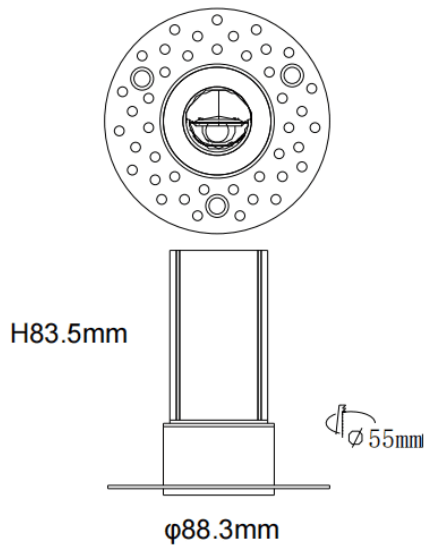

MINI WW-T

Lavov downlight from the family MINI WW-T with a power of 10W and a beam angle of wall washer. Finished in White colour. Wall washer fix version trimless. With a total lumen output of 650lm and a luminous efficacy of 65lm/W. Made in Die Cast Aluminum. Driver ON/OFF. CCT 2700K.

Item code	86.D109.1351.01
Product type	Indoor
Category	Downlights
Family	MINI
Subfamily	MINI WW-T
Pictograms	

Dimensions

Product dimensions (mm) **ø88.3*H83.5mm**

Scheme

Product	
Real power (W)	10
Real luminous flux (Lm)	650
Luminous efficiency (Lm/W)	65
Beam angle (&ordm;)	wall washer
Life time (h)	50000 h L80B10
IP	20
Electrical class insulation	Clas II
Colour	White
Control gear included	Yes
Control gear	ON/OFF
Flicker Free	Yes
Light source	LED
Type of LED	SMD
Colour temperature (K)	2700
Colour consistency (SDCM)	SDCM<3
CRI	90