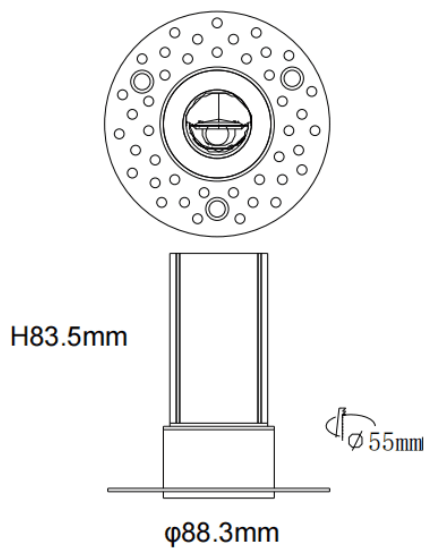

MINI WW-T

Lavov downlight from the family MINI WW-T with a power of 10W and a beam angle of wall washer. Finished in Black colour. Wall washer fix version trimless. With a total lumen output of 650lm and a luminous efficacy of 65lm/W. Made in Die Cast Aluminum. Driver ON/OFF. CCT 2700K.

Dimensions

Product dimensions (mm) **ø88.3*H83.5mm**

Scheme

Item code	86.D109.1351.02
Product type	Indoor
Category	Downlights
Family	MINI
Subfamily	MINI WW-T
Pictograms	

Product	
Real power (W)	10
Real luminous flux (Lm)	650
Luminous efficiency (Lm/W)	65
Beam angle (º)	wall washer
Life time (h)	50000 h L80B10
IP	20
Electrical class insulation	Clas II
Colour	Black
Control gear included	Yes
Control gear	ON/OFF
Flicker Free	Yes
Light source	LED
Type of LED	SMD
Colour temperature (K)	2700
Colour consistency (SDCM)	SDCM<3
CRI	90