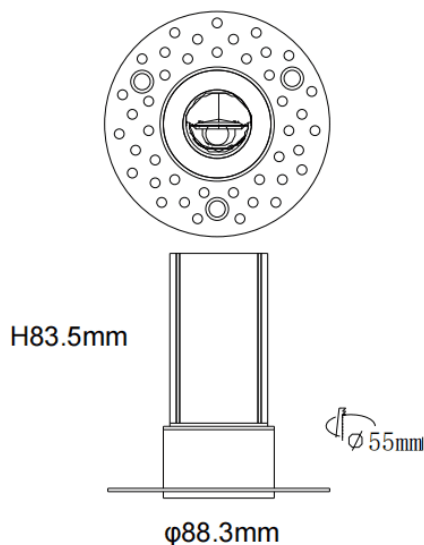

MINI WW-T

Lavov downlight from the family MINI WW-T with a power of 10W and a beam angle of wall washer. Finished in White colour. Wall washer fix version trimless. With a total lumen output of 650lm and a luminous efficacy of 65lm/W. Made in Die Cast Aluminum. Driver DALI. CCT 2700K.

Dimensions

Product dimensions (mm) **ø88.3*H83.5mm**

Scheme

Item code	86.D109.1353.01
Product type	Indoor
Category	Downlights
Family	MINI
Subfamily	MINI WW-T
Pictograms	

Product	
Real power (W)	10
Real luminous flux (Lm)	650
Luminous efficiency (Lm/W)	65
Beam angle (º)	wall washer
Life time (h)	50000 h L80B10
IP	20
Electrical class insulation	Clas II
Colour	White
Control gear included	Yes
Control gear	DALI
Flicker Free	Yes
Light source	LED
Type of LED	SMD
Colour temperature (K)	2700
Colour consistency (SDCM)	SDCM<3
CRI	90