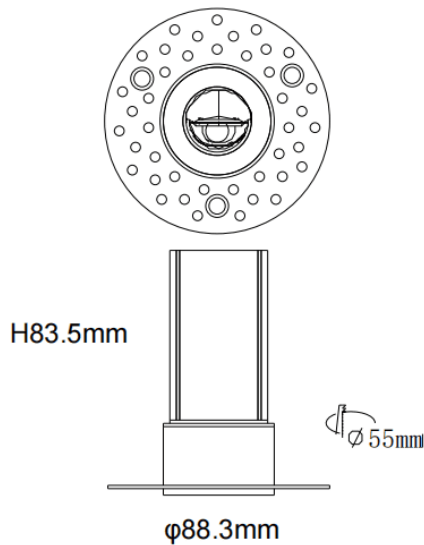

MINI WW-T

Lavov downlight from the family MINI WW-T with a power of 10W and a beam angle of wall washer. Finished in Black colour. Wall washer fix version trimless. With a total lumen output of 650lm and a luminous efficacy of 65lm/W. Made in Die Cast Aluminum. Driver DALI. CCT 2700K.

Dimensions

Product dimensions (mm) **ø88.3*H83.5mm**

Scheme

Item code	86.D109.1353.02
Product type	Indoor
Category	Downlights
Family	MINI
Subfamily	MINI WW-T
Pictograms	

Product	
Real power (W)	10
Real luminous flux (Lm)	650
Luminous efficiency (Lm/W)	65
Beam angle (º)	wall washer
Life time (h)	50000 h L80B10
IP	20
Electrical class insulation	Clas II
Colour	Black
Control gear included	Yes
Control gear	DALI
Flicker Free	Yes
Light source	LED
Type of LED	SMD
Colour temperature (K)	2700
Colour consistency (SDCM)	SDCM<3
CRI	90