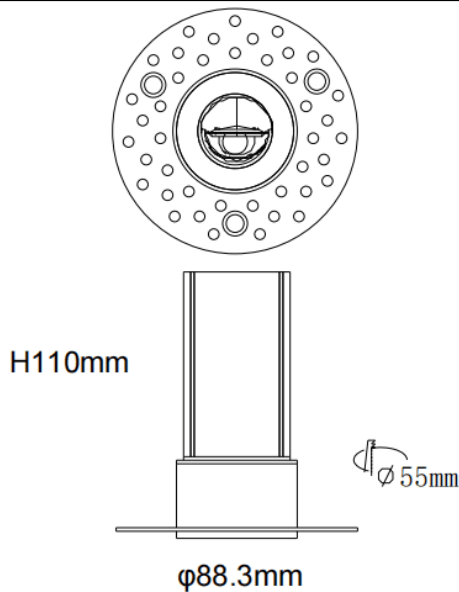

MINI WW-T

Lavov downlight from the family MINI WW-T with a power of 15W and a beam angle of wall washer. Finished in White colour. Wall washer fix version trimless. With a total lumen output of 1020lm and a luminous efficacy of 68lm/W. Made in Die Cast Aluminum. Driver ON/OFF. CCT 2700K.

Dimensions

Product dimensions (mm) **ø88.3*H110mm**

Scheme

Item code	86.D109.2251.01
Product type	Indoor
Category	Downlights
Family	MINI
Subfamily	MINI WW-T
Pictograms	

Product	
Real power (W)	15
Real luminous flux (Lm)	1020
Luminous efficiency (Lm/W)	68
Beam angle (º)	wall washer
Life time (h)	50000 h L80B10
IP	20
Electrical class insulation	Clas II
Colour	White
Control gear included	Yes
Control gear	ON/OFF
Flicker Free	Yes
Light source	LED
Type of LED	SMD
Colour temperature (K)	2700
Colour consistency (SDCM)	SDCM<3
CRI	90