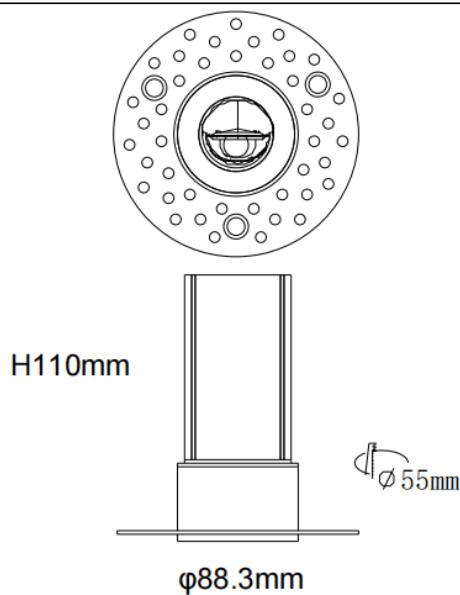

### MINI WW-T

Lavov downlight from the family MINI WW-T with a power of 15W and a beam angle of wall washer. Finished in White colour. Wall washer fix version trimless. With a total lumen output of 1020lm and a luminous efficacy of 68lm/W. Made in Die Cast Aluminum. Driver ON/OFF. CCT 2700K.

<b>Item code</b>	<b>86.D109.2251.01</b>
<b>Product type</b>	<b>Indoor</b>
<b>Category</b>	<b>Downlights</b>
<b>Family</b>	<b>MINI</b>
<b>Subfamily</b>	<b>MINI WW-T</b>
<b>Pictograms</b>	

### Dimensions

**Product dimensions (mm)** **ø88.3\*H110mm**

### Scheme

<b>Product</b>	
<b>Real power (W)</b>	<b>15</b>
<b>Real luminous flux (Lm)</b>	<b>1020</b>
<b>Luminous efficiency (Lm/W)</b>	<b>68</b>
<b>Beam angle (°)</b>	<b>wall washer</b>
<b>Life time (h)</b>	<b>50000 h L80B10</b>
<b>IP</b>	<b>20</b>
<b>Electrical class insulation</b>	<b>Clas II</b>
<b>Colour</b>	<b>White</b>
<b>Control gear included</b>	<b>Yes</b>
<b>Control gear</b>	<b>ON/OFF</b>
<b>Flicker Free</b>	<b>Yes</b>
<b>Light source</b>	<b>LED</b>
<b>Type of LED</b>	<b>SMD</b>
<b>Colour temperature (K)</b>	<b>2700</b>
<b>Colour consistency (SDCM)</b>	<b>SDCM3</b>
<b>CRI</b>	<b>90</b>