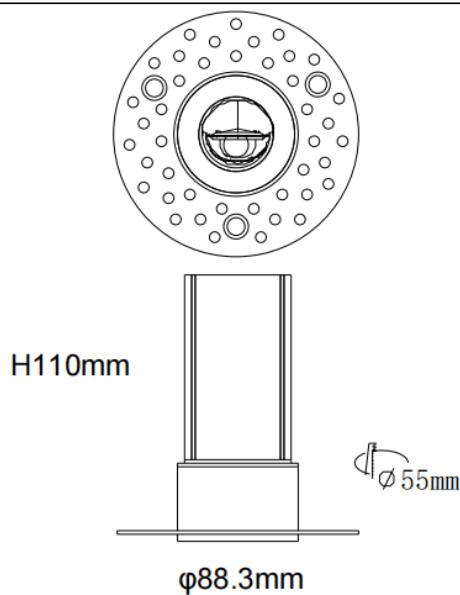

MINI WW-T

Lavov downlight from the family MINI WW-T with a power of 15W and a beam angle of wall washer. Finished in Black colour. Wall washer fix version trimless. With a total lumen output of 1020lm and a luminous efficacy of 68lm/W. Made in Die Cast Aluminum. Driver ON/OFF. CCT 2700K.

Item code	86.D109.2251.02
Product type	Indoor
Category	Downlights
Family	MINI
Subfamily	MINI WW-T
Pictograms	

Dimensions

Product dimensions (mm) **ø88.3*H110mm**

Scheme

Product	
Real power (W)	15
Real luminous flux (Lm)	1020
Luminous efficiency (Lm/W)	68
Beam angle (°)	wall washer
Life time (h)	50000 h L80B10
IP	20
Electrical class insulation	Clas II
Colour	Black
Control gear included	Yes
Control gear	ON/OFF
Flicker Free	Yes
Light source	LED
Type of LED	SMD
Colour temperature (K)	2700
Colour consistency (SDCM)	SDCM3
CRI	90