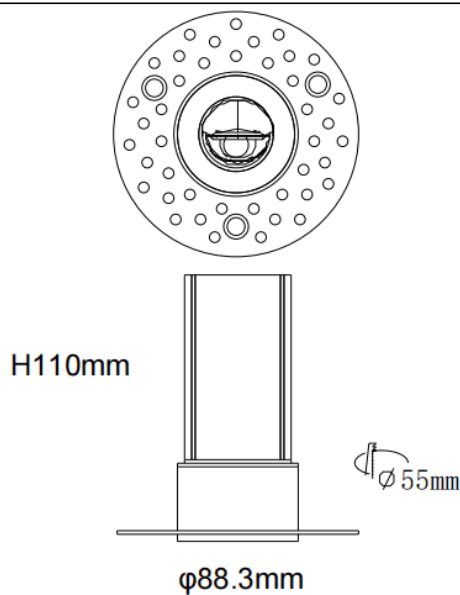

### MINI WW-T

Lavov downlight from the family MINI WW-T with a power of 15W and a beam angle of wall washer. Finished in Black colour. Wall washer fix version trimless. With a total lumen output of 1020lm and a luminous efficacy of 68lm/W. Made in Die Cast Aluminum. Driver ON/OFF. CCT 2700K.

#### Dimensions

Product dimensions (mm) **ø88.3\*H110mm**

#### Scheme

Item code	86.D109.2251.02
Product type	Indoor
Category	Downlights
Family	MINI
Subfamily	MINI WW-T
Pictograms	

Product	
Real power (W)	15
Real luminous flux (Lm)	1020
Luminous efficiency (Lm/W)	68
Beam angle (&ordm;)	wall washer
Life time (h)	50000 h L80B10
IP	20
Electrical class insulation	Clas II
Colour	Black
Control gear included	Yes
Control gear	ON/OFF
Flicker Free	Yes
Light source	LED
Type of LED	SMD
Colour temperature (K)	2700
Colour consistency (SDCM)	SDCM<3
CRI	90