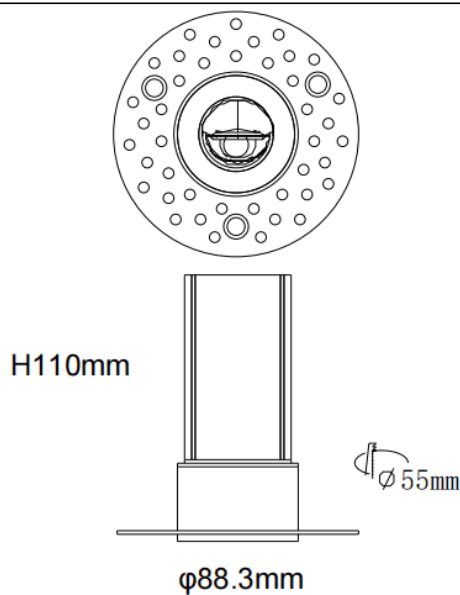

MINI WW-T

Lavov downlight from the family MINI WW-T with a power of 15W and a beam angle of wall washer. Finished in White colour. Wall washer fix version trimless. With a total lumen output of 1020lm and a luminous efficacy of 68lm/W. Made in Die Cast Aluminum. Driver DALI. CCT 2700K.

Dimensions

Product dimensions (mm) **ø88.3*H110mm**

Scheme

Item code	86.D109.2253.01
Product type	Indoor
Category	Downlights
Family	MINI
Subfamily	MINI WW-T
Pictograms	

Product	
Real power (W)	15
Real luminous flux (Lm)	1020
Luminous efficiency (Lm/W)	68
Beam angle (º)	wall washer
Life time (h)	50000 h L80B10
IP	20
Electrical class insulation	Clas II
Colour	White
Control gear included	Yes
Control gear	DALI
Flicker Free	Yes
Light source	LED
Type of LED	SMD
Colour temperature (K)	2700
Colour consistency (SDCM)	SDCM<3
CRI	90