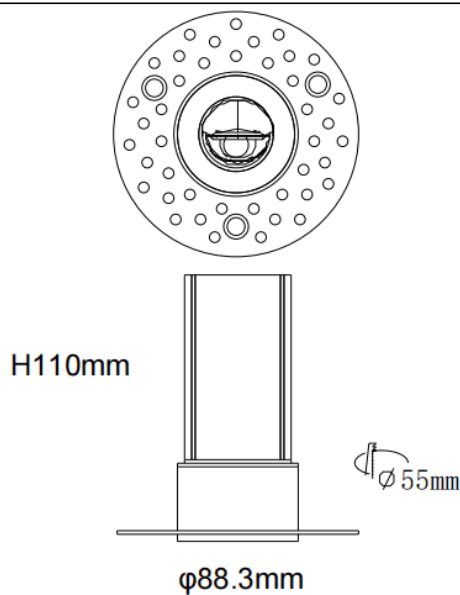

MINI WW-T

Lavov downlight from the family MINI WW-T with a power of 15W and a beam angle of wall washer. Finished in White colour. Wall washer fix version trimless. With a total lumen output of 1020lm and a luminous efficacy of 68lm/W. Made in Die Cast Aluminum. Driver DALI. CCT 2700K.

Dimensions

Product dimensions (mm) **ø88.3*H110mm**

Scheme

Item code	86.D109.2253.01
Product type	Indoor
Category	Downlights
Family	MINI
Subfamily	MINI WW-T
Pictograms	

Product	
Real power (W)	15
Real luminous flux (Lm)	1020
Luminous efficiency (Lm/W)	68
Beam angle (°)	wall washer
Life time (h)	50000 h L80B10
IP	20
Electrical class insulation	Clas II
Colour	White
Control gear included	Yes
Control gear	DALI
Flicker Free	Yes
Light source	LED
Type of LED	SMD
Colour temperature (K)	2700
Colour consistency (SDCM)	SDCM3
CRI	90