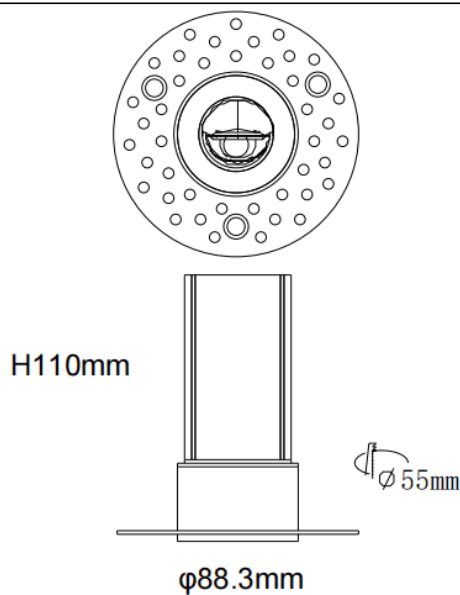

MINI WW-T

Lavov downlight from the family MINI WW-T with a power of 15W and a beam angle of wall washer. Finished in Black colour. Wall washer fix version trimless. With a total lumen output of 1020lm and a luminous efficacy of 68lm/W. Made in Die Cast Aluminum. Driver DALI. CCT 2700K.

Dimensions

Product dimensions (mm) **ø88.3*H110mm**

Scheme

Item code	86.D109.2253.02
Product type	Indoor
Category	Downlights
Family	MINI
Subfamily	MINI WW-T
Pictograms	

Product	
Real power (W)	15
Real luminous flux (Lm)	1020
Luminous efficiency (Lm/W)	68
Beam angle (º)	wall washer
Life time (h)	50000 h L80B10
IP	20
Electrical class insulation	Clas II
Colour	Black
Control gear included	Yes
Control gear	DALI
Flicker Free	Yes
Light source	LED
Type of LED	SMD
Colour temperature (K)	2700
Colour consistency (SDCM)	SDCM<3
CRI	90