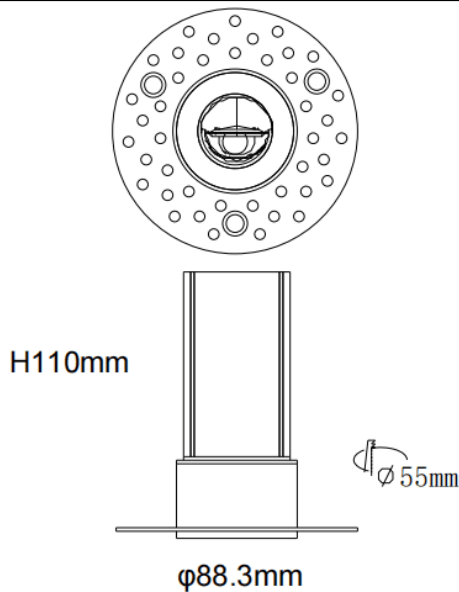

MINI WW-T

Lavov downlight from the family MINI WW-T with a power of 15W and a beam angle of wall washer. Finished in Black colour. Wall washer fix version trimless. With a total lumen output of 1020lm and a luminous efficacy of 68lm/W. Made in Die Cast Aluminum. Driver DALI. CCT 2700K.

Dimensions

Product dimensions (mm) **ø88.3*H110mm**

Scheme

Item code	86.D109.2253.02
Product type	Indoor
Category	Downlights
Family	MINI
Subfamily	MINI WW-T
Pictograms	

Product	
Real power (W)	15
Real luminous flux (Lm)	1020
Luminous efficiency (Lm/W)	68
Beam angle (°)	wall washer
Life time (h)	50000 h L80B10
IP	20
Electrical class insulation	Clas II
Colour	Black
Control gear included	Yes
Control gear	DALI
Flicker Free	Yes
Light source	LED
Type of LED	SMD
Colour temperature (K)	2700
Colour consistency (SDCM)	SDCM3
CRI	90