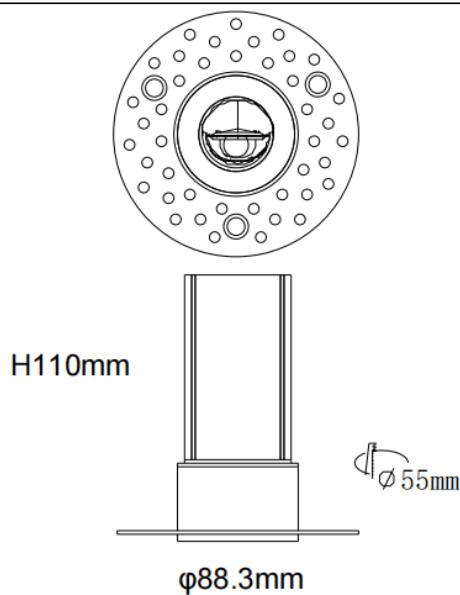

MINI WW-T

Lavov downlight from the family MINI WW-T with a power of 15W and a beam angle of wall washer. Finished in White colour. Wall washer fix version trimless. With a total lumen output of 1020lm and a luminous efficacy of 68lm/W. Made in Die Cast Aluminum. Driver ON/OFF. CCT 2700K.

Item code	86.D109.2351.01
Product type	Indoor
Category	Downlights
Family	MINI
Subfamily	MINI WW-T
Pictograms	

Dimensions

Product dimensions (mm) **ø88.3*H110mm**

Scheme

Product	
Real power (W)	15
Real luminous flux (Lm)	1020
Luminous efficiency (Lm/W)	68
Beam angle (&ordm;)	wall washer
Life time (h)	50000 h L80B10
IP	20
Electrical class insulation	Clas II
Colour	White
Control gear included	Yes
Control gear	ON/OFF
Flicker Free	Yes
Light source	LED
Type of LED	SMD
Colour temperature (K)	2700
Colour consistency (SDCM)	SDCM<3
CRI	90