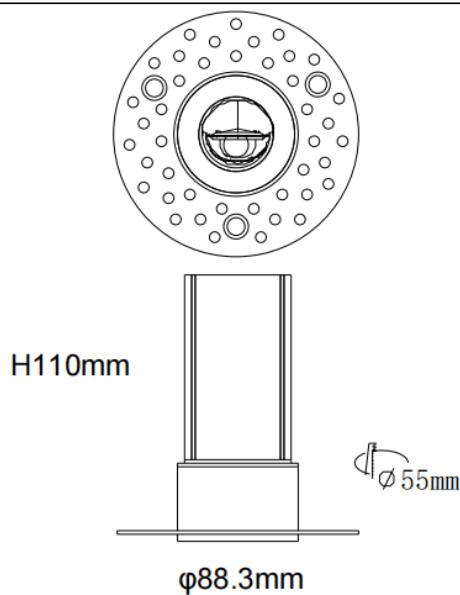

MINI WW-T

Lavov downlight from the family MINI WW-T with a power of 15W and a beam angle of wall washer. Finished in White colour. Wall washer fix version trimless. With a total lumen output of 1020lm and a luminous efficacy of 68lm/W. Made in Die Cast Aluminum. Driver ON/OFF. CCT 2700K.

Item code	86.D109.2351.01
Product type	Indoor
Category	Downlights
Family	MINI
Subfamily	MINI WW-T
Pictograms	

Dimensions

Product dimensions (mm) **ø88.3*H110mm**

Scheme

Product	
Real power (W)	15
Real luminous flux (Lm)	1020
Luminous efficiency (Lm/W)	68
Beam angle (°)	wall washer
Life time (h)	50000 h L80B10
IP	20
Electrical class insulation	Clas II
Colour	White
Control gear included	Yes
Control gear	ON/OFF
Flicker Free	Yes
Light source	LED
Type of LED	SMD
Colour temperature (K)	2700
Colour consistency (SDCM)	SDCM3
CRI	90