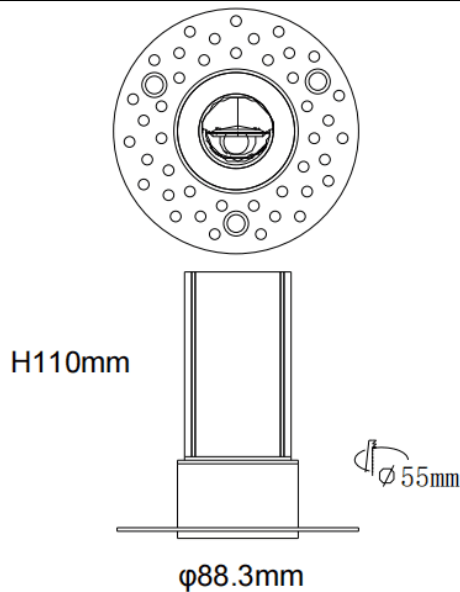

### MINI WW-T

Lavov downlight from the family MINI WW-T with a power of 15W and a beam angle of wall washer. Finished in Black colour. Wall washer fix version trimless. With a total lumen output of 1020lm and a luminous efficacy of 68lm/W. Made in Die Cast Aluminum. Driver ON/OFF. CCT 2700K.

<b>Item code</b>	<b>86.D109.2351.02</b>
<b>Product type</b>	<b>Indoor</b>
<b>Category</b>	<b>Downlights</b>
<b>Family</b>	<b>MINI</b>
<b>Subfamily</b>	<b>MINI WW-T</b>
<b>Pictograms</b>	

### Dimensions

**Product dimensions (mm)** **ø88.3\*H110mm**

### Scheme

<b>Product</b>	
<b>Real power (W)</b>	<b>15</b>
<b>Real luminous flux (Lm)</b>	<b>1020</b>
<b>Luminous efficiency (Lm/W)</b>	<b>68</b>
<b>Beam angle (°)</b>	<b>wall washer</b>
<b>Life time (h)</b>	<b>50000 h L80B10</b>
<b>IP</b>	<b>20</b>
<b>Electrical class insulation</b>	<b>Clas II</b>
<b>Colour</b>	<b>Black</b>
<b>Control gear included</b>	<b>Yes</b>
<b>Control gear</b>	<b>ON/OFF</b>
<b>Flicker Free</b>	<b>Yes</b>
<b>Light source</b>	<b>LED</b>
<b>Type of LED</b>	<b>SMD</b>
<b>Colour temperature (K)</b>	<b>2700</b>
<b>Colour consistency (SDCM)</b>	<b>SDCM3</b>
<b>CRI</b>	<b>90</b>