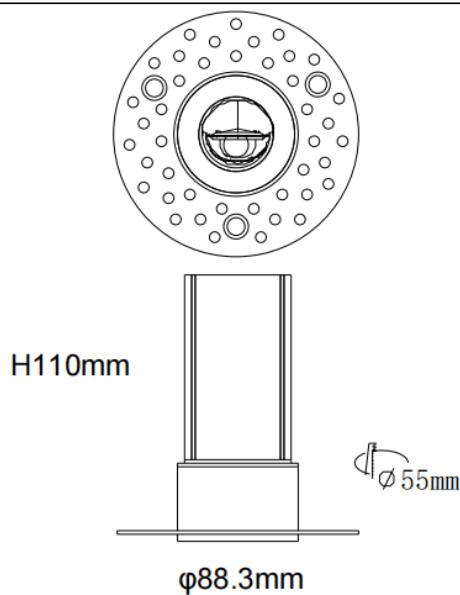

MINI WW-T

Lavov downlight from the family MINI WW-T with a power of 15W and a beam angle of wall washer. Finished in Black colour. Wall washer fix version trimless. With a total lumen output of 1020lm and a luminous efficacy of 68lm/W. Made in Die Cast Aluminum. Driver ON/OFF. CCT 2700K.

Item code	86.D109.2351.02
Product type	Indoor
Category	Downlights
Family	MINI
Subfamily	MINI WW-T
Pictograms	

Dimensions

Product dimensions (mm) **ø88.3*H110mm**

Scheme

Product	
Real power (W)	15
Real luminous flux (Lm)	1020
Luminous efficiency (Lm/W)	68
Beam angle (&ordm;)	wall washer
Life time (h)	50000 h L80B10
IP	20
Electrical class insulation	Clas II
Colour	Black
Control gear included	Yes
Control gear	ON/OFF
Flicker Free	Yes
Light source	LED
Type of LED	SMD
Colour temperature (K)	2700
Colour consistency (SDCM)	SDCM<3
CRI	90