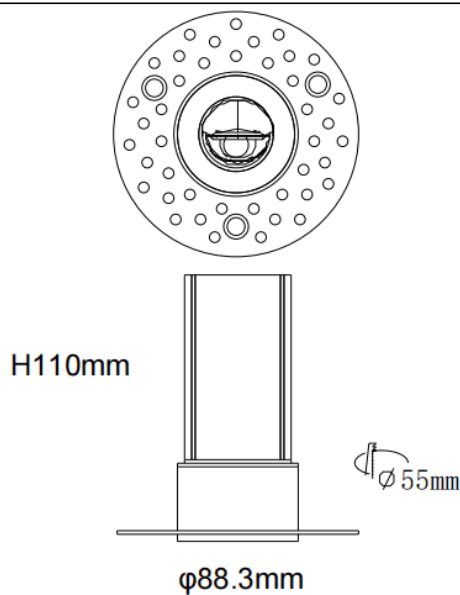

### MINI WW-T

Lavov downlight from the family MINI WW-T with a power of 15W and a beam angle of wall washer. Finished in White colour. Wall washer fix version trimless. With a total lumen output of 1020lm and a luminous efficacy of 68lm/W. Made in Die Cast Aluminum. Driver DALI. CCT 2700K.

### Dimensions

Product dimensions (mm) **ø88.3\*H110mm**

### Scheme

Item code	86.D109.2353.01
Product type	Indoor
Category	Downlights
Family	MINI
Subfamily	MINI WW-T
Pictograms	

Product	
Real power (W)	15
Real luminous flux (Lm)	1020
Luminous efficiency (Lm/W)	68
Beam angle (°)	wall washer
Life time (h)	50000 h L80B10
IP	20
Electrical class insulation	Clas II
Colour	White
Control gear included	Yes
Control gear	DALI
Flicker Free	Yes
Light source	LED
Type of LED	SMD
Colour temperature (K)	2700
Colour consistency (SDCM)	SDCM3
CRI	90