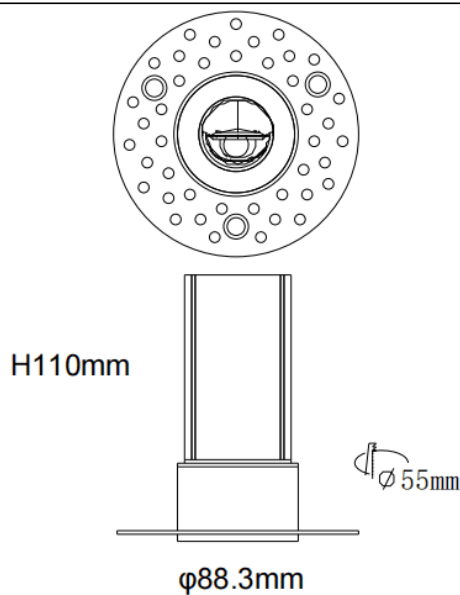

MINI WW-T

Lavov downlight from the family MINI WW-T with a power of 15W and a beam angle of wall washer. Finished in Black colour. Wall washer fix version trimless. With a total lumen output of 1020lm and a luminous efficacy of 68lm/W. Made in Die Cast Aluminum. Driver DALI. CCT 2700K.

Dimensions

Product dimensions (mm) **ø88.3*H110mm**

Scheme

Item code	86.D109.2353.02
Product type	Indoor
Category	Downlights
Family	MINI
Subfamily	MINI WW-T
Pictograms	

Product	
Real power (W)	15
Real luminous flux (Lm)	1020
Luminous efficiency (Lm/W)	68
Beam angle (º)	wall washer
Life time (h)	50000 h L80B10
IP	20
Electrical class insulation	Clas II
Colour	Black
Control gear included	Yes
Control gear	DALI
Flicker Free	Yes
Light source	LED
Type of LED	SMD
Colour temperature (K)	2700
Colour consistency (SDCM)	SDCM<3
CRI	90