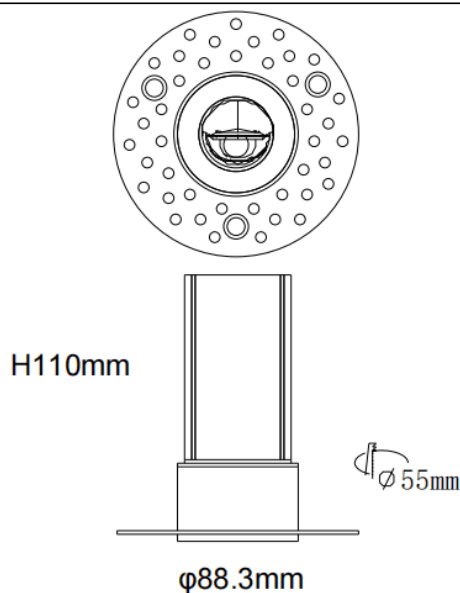

MINI WW-T

Lavov downlight from the family MINI WW-T with a power of 15W and a beam angle of wall washer. Finished in Black colour. Wall washer fix version trimless. With a total lumen output of 1020lm and a luminous efficacy of 68lm/W. Made in Die Cast Aluminum. Driver DALI. CCT 2700K.

Dimensions

Product dimensions (mm) **ø88.3*H110mm**

Scheme

Item code	86.D109.2353.02
Product type	Indoor
Category	Downlights
Family	MINI
Subfamily	MINI WW-T
Pictograms	

Product	
Real power (W)	15
Real luminous flux (Lm)	1020
Luminous efficiency (Lm/W)	68
Beam angle (°)	wall washer
Life time (h)	50000 h L80B10
IP	20
Electrical class insulation	Clas II
Colour	Black
Control gear included	Yes
Control gear	DALI
Flicker Free	Yes
Light source	LED
Type of LED	SMD
Colour temperature (K)	2700
Colour consistency (SDCM)	SDCM3
CRI	90