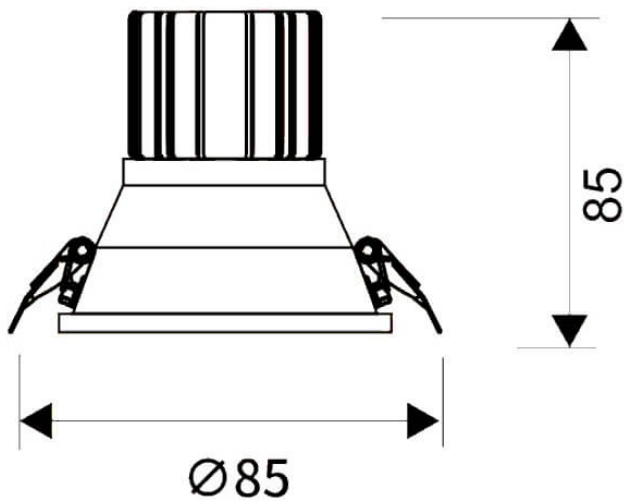

LIGHT HOLE

Lavov Downlights from the family LIGHT HOLE ,power 10 W and CRI 80 with an optic 24 degrees made in Die Cast Aluminum finished in White with a real lumen output of 900lm and an efficiency of 90lm/W. ON/OFF driver.

Item code	86.D116.1311.01
Product type	Indoor
Category	Downlights
Family	LIGHT HOLE
Pictograms	

Scheme

Product	
Real power (W)	10
Real luminous flux (Lm)	900
Luminous efficiency (Lm/W)	90
Beam angle (°)	24
Life time (h)	50000 h L80B10
IP	20
Electrical class insulation	Clas II
Colour	White
Control gear included	Yes
Control gear	ON/OFF
Flicker Free	Yes
Light source	LED
Type of LED	COB
Colour temperature (K)	3000
Colour consistency (SDCM)	SDCM<3
CRI	80