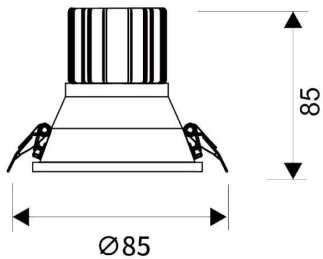

LIGHT HOLE

Lavov Downlights from the family LIGHT HOLE ,power 10 W and CRI 80 with an optic 24 degrees made in Die Cast Aluminum finished in White with a real lumen output of 900lm and an efficiency of 90lm/W. ON/OFF driver.

Item code	86.D116.1311.01
Product type	Indoor
Category	Downlights
Family	LIGHT HOLE

Pictograms

Scheme

Product

Real power (W)	10
Real luminous flux (Lm)	900
Luminous efficiency (Lm/W)	90
Beam angle (°)	24
Life time (h)	50000 h L80B10
IP	20
Electrical class insulation	Clas II
Colour	White
Control gear included	Yes
Control gear	ON/OFF
Flicker Free	Yes
Light source	LED
Type of LED	COB
Colour temperature (K)	3000
Colour consistency (SDCM)	SDCM<3
CRI	80