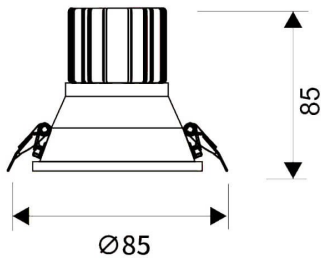

LIGHT HOLE

Lavov Downlights from the family LIGHT HOLE ,power 10 W and CRI 80 with an optic 24 degrees made in Die Cast Aluminum finished in White with a real lumen output of 900lm and an efficiency of 90lm/W. ON/OFF driver.

Item code	86.D116.1311.01
Product type	Indoor
Category	Downlights
Family	LIGHT HOLE

Pictograms

Scheme

Product

Real power (W)	10
Real luminous flux (Lm)	900
Luminous efficiency (Lm/W)	90
Beam angle (°)	24
Life time (h)	50000 h L80B10
IP	20
Electrical class insulation	Clas II
Colour	White
Control gear included	Yes
Control gear	ON/OFF
Flicker Free	Yes
Light source	LED
Type of LED	COB
Colour temperature (K)	3000
Colour consistency (SDCM)	SDCM<3
CRI	80