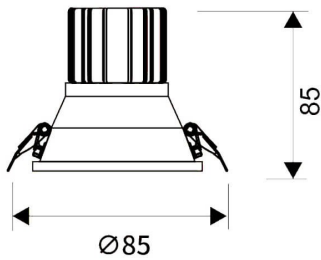

LIGHT HOLE

Lavov Downlights from the family LIGHT HOLE ,power 10 W and CRI 80 with an optic 24 degrees made in Die Cast Aluminum finished in White with a real lumen output of 900lm and an efficiency of 90lm/W. ON/OFF driver.

Item code	86.D116.1311.01
Product type	Indoor
Category	Downlights
Family	LIGHT HOLE
Pictograms	

Scheme

Product	
Real power (W)	10
Real luminous flux (Lm)	900
Luminous efficiency (Lm/W)	90
Beam angle (°)	24
Life time (h)	50000 h L80B10
IP	20
Electrical class insulation	Clas II
Colour	White
Control gear included	Yes
Control gear	ON/OFF
Flicker Free	Yes
Light source	LED
Type of LED	COB
Colour temperature (K)	3000
Colour consistency (SDCM)	SDCM<3
CRI	80