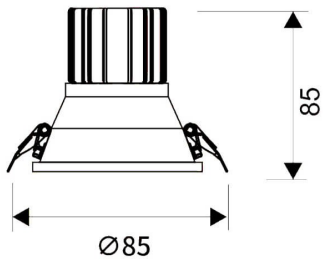

LIGHT HOLE

Lavov Downlights from the family LIGHT HOLE ,power 10 W and CRI 80 with an optic 24 degrees made in Die Cast Aluminum finished in White with a real lumen output of 900lm and an efficiency of 90lm/W. DALI driver.

Item code	86.D116.1313.01
Product type	Indoor
Category	Downlights
Family	LIGHT HOLE

Pictograms

Scheme

Product

Real power (W)	10
Real luminous flux (Lm)	900
Luminous efficiency (Lm/W)	90
Beam angle (°)	24
Life time (h)	50000 h L80B10
IP	20
Electrical class insulation	Clas II
Colour	White
Control gear included	Yes
Control gear	DALI
Flicker Free	Yes
Light source	LED
Type of LED	COB
Colour temperature (K)	3000
Colour consistency (SDCM)	SDCM<3
CRI	80