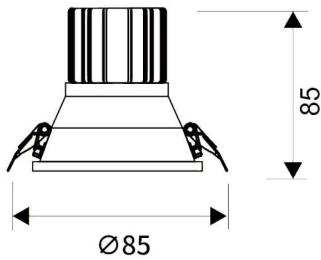

LIGHT HOLE

Lavov Downlights from the family LIGHT HOLE ,power 10 W and CRI 80 with an optic 38 degrees made in Die Cast Aluminum finished in White with a real lumen output of 900lm and an efficiency of 90lm/W. ON/OFF driver.

Item code	86.D116.1321.01
Product type	Indoor
Category	Downlights
Family	LIGHT HOLE

Pictograms

Scheme

Product

Real power (W)	10
Real luminous flux (Lm)	900
Luminous efficiency (Lm/W)	90
Beam angle (°)	38
Life time (h)	50000 h L80B10
IP	20
Electrical class insulation	Clas II
Colour	White
Control gear included	Yes
Control gear	ON/OFF
Flicker Free	Yes
Light source	LED
Type of LED	COB
Colour temperature (K)	3000
Colour consistency (SDCM)	SDCM<3
CRI	80