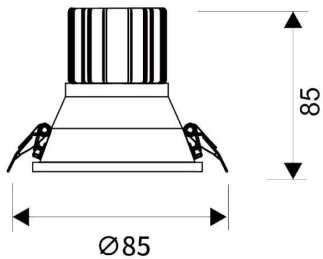

LIGHT HOLE

Lavov Downlights from the family LIGHT HOLE ,power 10 W and CRI 80 with an optic 38 degrees made in Die Cast Aluminum finished in White with a real lumen output of 900lm and an efficiency of 90lm/W. ON/OFF driver.

Item code	86.D116.1321.01
Product type	Indoor
Category	Downlights
Family	LIGHT HOLE

Pictograms

Scheme

Product

Real power (W)	10
Real luminous flux (Lm)	900
Luminous efficiency (Lm/W)	90
Beam angle (°)	38
Life time (h)	50000 h L80B10
IP	20
Electrical class insulation	Clas II
Colour	White
Control gear included	Yes
Control gear	ON/OFF
Flicker Free	Yes
Light source	LED
Type of LED	COB
Colour temperature (K)	3000
Colour consistency (SDCM)	SDCM<3
CRI	80