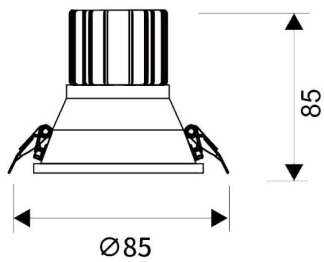

LIGHT HOLE

Lavov Downlights from the family LIGHT HOLE ,power 10 W and CRI 80 with an optic 38 degrees made in Die Cast Aluminum finished in White with a real lumen output of 900lm and an efficiency of 90lm/W. DALI driver.

Item code	86.D116.1323.01
Product type	Indoor
Category	Downlights
Family	LIGHT HOLE

Pictograms

Scheme

Product

Real power (W)	10
Real luminous flux (Lm)	900
Luminous efficiency (Lm/W)	90
Beam angle (°)	38
Life time (h)	50000 h L80B10
IP	20
Electrical class insulation	Clas II
Colour	White
Control gear included	Yes
Control gear	DALI
Flicker Free	Yes
Light source	LED
Type of LED	COB
Colour temperature (K)	3000
Colour consistency (SDCM)	SDCM<3
CRI	80