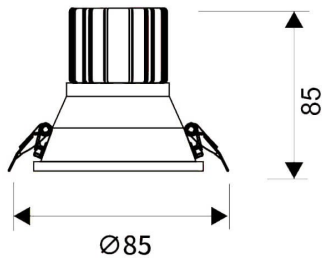

LIGHT HOLE

Lavov Downlights from the family LIGHT HOLE ,power 10 W and CRI 80 with an optic 38 degrees made in Die Cast Aluminum finished in White with a real lumen output of 900lm and an efficiency of 90lm/W. DALI driver.

Item code	86.D116.1323.01
Product type	Indoor
Category	Downlights
Family	LIGHT HOLE
Pictograms	

Scheme

Product	
Real power (W)	10
Real luminous flux (Lm)	900
Luminous efficiency (Lm/W)	90
Beam angle (°)	38
Life time (h)	50000 h L80B10
IP	20
Electrical class insulation	Clas II
Colour	White
Control gear included	Yes
Control gear	DALI
Flicker Free	Yes
Light source	LED
Type of LED	COB
Colour temperature (K)	3000
Colour consistency (SDCM)	SDCM<3
CRI	80