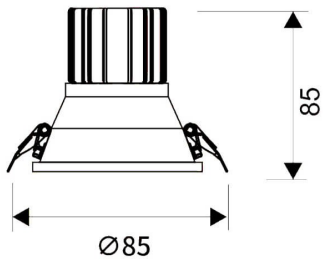

LIGHT HOLE

Lavov Downlights from the family LIGHT HOLE ,power 10 W and CRI 80 with an optic 38 degrees made in Die Cast Aluminum finished in White with a real lumen output of 900lm and an efficiency of 90lm/W. DALI driver.

Item code	86.D116.1323.01
Product type	Indoor
Category	Downlights
Family	LIGHT HOLE

Pictograms

Scheme

Product

Real power (W)	10
Real luminous flux (Lm)	900
Luminous efficiency (Lm/W)	90
Beam angle (°)	38
Life time (h)	50000 h L80B10
IP	20
Electrical class insulation	Clas II
Colour	White
Control gear included	Yes
Control gear	DALI
Flicker Free	Yes
Light source	LED
Type of LED	COB
Colour temperature (K)	3000
Colour consistency (SDCM)	SDCM<3
CRI	80