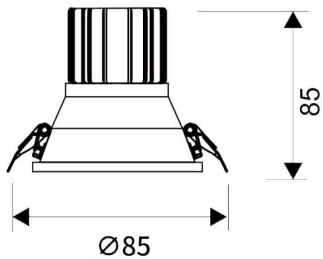

LIGHT HOLE

Lavov Downlights from the family LIGHT HOLE ,power 10 W and CRI 80 with an optic 40 degrees made in Die Cast Aluminum finished in White with a real lumen output of 900lm and an efficiency of 90lm/W. ON/OFF driver.

Item code	86.D116.1331.01
Product type	Indoor
Category	Downlights
Family	LIGHT HOLE

Pictograms

Scheme

Product

Real power (W)	10
Real luminous flux (Lm)	900
Luminous efficiency (Lm/W)	90
Beam angle (°)	40
Life time (h)	50000 h L80B10
IP	20
Electrical class insulation	Clas II
Colour	White
Control gear included	Yes
Control gear	ON/OFF
Flicker Free	Yes
Light source	LED
Type of LED	COB
Colour temperature (K)	3000
Colour consistency (SDCM)	SDCM<3
CRI	80