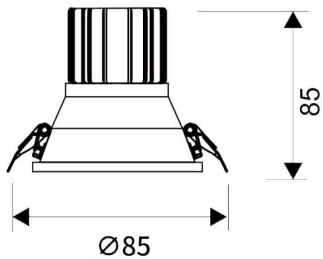

LIGHT HOLE

Lavov Downlights from the family LIGHT HOLE ,power 10 W and CRI 80 with an optic 40 degrees made in Die Cast Aluminum finished in White with a real lumen output of 900lm and an efficiency of 90lm/W. DALI driver.

Item code	86.D116.1333.01
Product type	Indoor
Category	Downlights
Family	LIGHT HOLE

Pictograms

Scheme

Product

Real power (W)	10
Real luminous flux (Lm)	900
Luminous efficiency (Lm/W)	90
Beam angle (°)	40
Life time (h)	50000 h L80B10
IP	20
Electrical class insulation	Clas II
Colour	White
Control gear included	Yes
Control gear	DALI
Flicker Free	Yes
Light source	LED
Type of LED	COB
Colour temperature (K)	3000
Colour consistency (SDCM)	SDCM<3
CRI	80