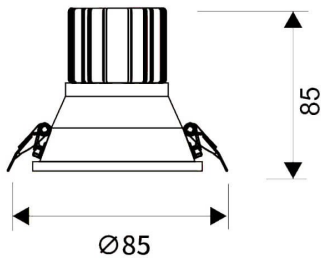

LIGHT HOLE

Lavov Downlights from the family LIGHT HOLE ,power 10 W and CRI 80 with an optic 24 degrees made in Die Cast Aluminum finished in White with a real lumen output of 900lm and an efficiency of 90lm/W. ON/OFF driver.

Item code	86.D116.1411.01
Product type	Indoor
Category	Downlights
Family	LIGHT HOLE

Pictograms

Scheme

Product

Real power (W)	10
Real luminous flux (Lm)	900
Luminous efficiency (Lm/W)	90
Beam angle (°)	24
Life time (h)	50000 h L80B10
IP	20
Electrical class insulation	Clas II
Colour	White
Control gear included	Yes
Control gear	ON/OFF
Flicker Free	Yes
Light source	LED
Type of LED	COB
Colour temperature (K)	4000
Colour consistency (SDCM)	SDCM<3
CRI	80