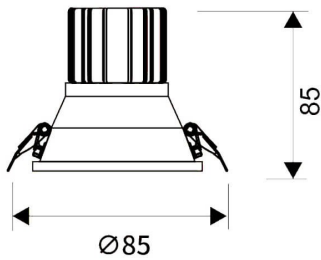

LIGHT HOLE

Lavov Downlights from the family LIGHT HOLE ,power 10 W and CRI 80 with an optic 24 degrees made in Die Cast Aluminum finished in White with a real lumen output of 900lm and an efficiency of 90lm/W. DALI driver.

Item code	86.D116.1413.01
Product type	Indoor
Category	Downlights
Family	LIGHT HOLE
Pictograms	

Scheme

Product	
Real power (W)	10
Real luminous flux (Lm)	900
Luminous efficiency (Lm/W)	90
Beam angle (°)	24
Life time (h)	50000 h L80B10
IP	20
Electrical class insulation	Clas II
Colour	White
Control gear included	Yes
Control gear	DALI
Flicker Free	Yes
Light source	LED
Type of LED	COB
Colour temperature (K)	4000
Colour consistency (SDCM)	SDCM<3
CRI	80