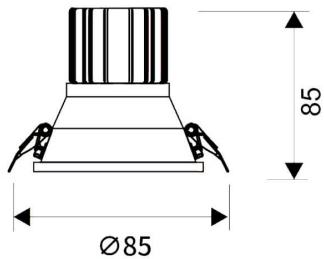

LIGHT HOLE

Lavov Downlights from the family LIGHT HOLE ,power 10 W and CRI 80 with an optic 38 degrees made in Die Cast Aluminum finished in White with a real lumen output of 900lm and an efficiency of 90lm/W. ON/OFF driver.

Item code	86.D116.1421.01
Product type	Indoor
Category	Downlights
Family	LIGHT HOLE

Pictograms

Scheme

Product

Real power (W)	10
Real luminous flux (Lm)	900
Luminous efficiency (Lm/W)	90
Beam angle (°)	38
Life time (h)	50000 h L80B10
IP	20
Electrical class insulation	Clas II
Colour	White
Control gear included	Yes
Control gear	ON/OFF
Flicker Free	Yes
Light source	LED
Type of LED	COB
Colour temperature (K)	4000
Colour consistency (SDCM)	SDCM<3
CRI	80