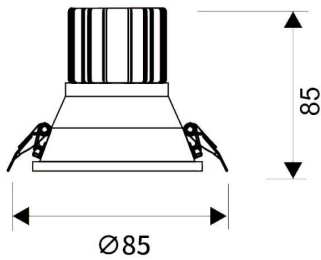

LIGHT HOLE

Lavov Downlights from the family LIGHT HOLE ,power 10 W and CRI 80 with an optic 38 degrees made in Die Cast Aluminum finished in White with a real lumen output of 900lm and an efficiency of 90lm/W. ON/OFF driver.

Item code	86.D116.1421.01
Product type	Indoor
Category	Downlights
Family	LIGHT HOLE

Pictograms

Scheme

Product

Real power (W)	10
Real luminous flux (Lm)	900
Luminous efficiency (Lm/W)	90
Beam angle (°)	38
Life time (h)	50000 h L80B10
IP	20
Electrical class insulation	Clas II
Colour	White
Control gear included	Yes
Control gear	ON/OFF
Flicker Free	Yes
Light source	LED
Type of LED	COB
Colour temperature (K)	4000
Colour consistency (SDCM)	SDCM<3
CRI	80