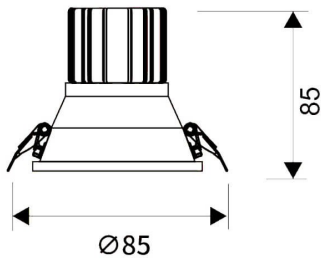

LIGHT HOLE

Lavov Downlights from the family LIGHT HOLE ,power 10 W and CRI 80 with an optic 38 degrees made in Die Cast Aluminum finished in White with a real lumen output of 900lm and an efficiency of 90lm/W. DALI driver.

Item code	86.D116.1423.01
Product type	Indoor
Category	Downlights
Family	LIGHT HOLE

Pictograms

Scheme

Product

Real power (W)	10
Real luminous flux (Lm)	900
Luminous efficiency (Lm/W)	90
Beam angle (°)	38
Life time (h)	50000 h L80B10
IP	20
Electrical class insulation	Clas II
Colour	White
Control gear included	Yes
Control gear	DALI
Flicker Free	Yes
Light source	LED
Type of LED	COB
Colour temperature (K)	4000
Colour consistency (SDCM)	SDCM<3
CRI	80