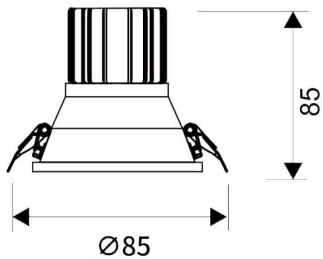

LIGHT HOLE

Lavov Downlights from the family LIGHT HOLE ,power 10 W and CRI 80 with an optic 40 degrees made in Die Cast Aluminum finished in White with a real lumen output of 900lm and an efficiency of 90lm/W. ON/OFF driver.

Item code	86.D116.1431.01
Product type	Indoor
Category	Downlights
Family	LIGHT HOLE

Pictograms

Scheme

Product

Real power (W)	10
Real luminous flux (Lm)	900
Luminous efficiency (Lm/W)	90
Beam angle (°)	40
Life time (h)	50000 h L80B10
IP	20
Electrical class insulation	Clas II
Colour	White
Control gear included	Yes
Control gear	ON/OFF
Flicker Free	Yes
Light source	LED
Type of LED	COB
Colour temperature (K)	4000
Colour consistency (SDCM)	SDCM<3
CRI	80