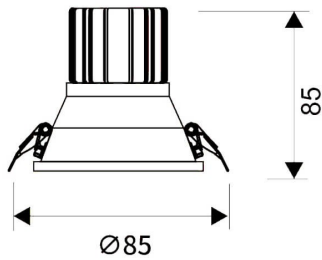

LIGHT HOLE

Lavov Downlights from the family LIGHT HOLE ,power 10 W and CRI 80 with an optic 40 degrees made in Die Cast Aluminum finished in White with a real lumen output of 900lm and an efficiency of 90lm/W. DALI driver.

Item code	86.D116.1433.01
Product type	Indoor
Category	Downlights
Family	LIGHT HOLE
Pictograms	

Scheme

Product	
Real power (W)	10
Real luminous flux (Lm)	900
Luminous efficiency (Lm/W)	90
Beam angle (°)	40
Life time (h)	50000 h L80B10
IP	20
Electrical class insulation	Clas II
Colour	White
Control gear included	Yes
Control gear	DALI
Flicker Free	Yes
Light source	LED
Type of LED	COB
Colour temperature (K)	4000
Colour consistency (SDCM)	SDCM<3
CRI	80