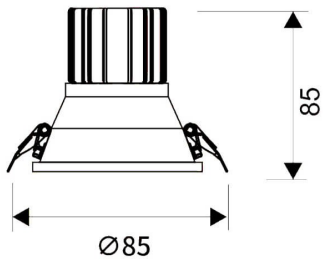

LIGHT HOLE

Lavov Downlights from the family LIGHT HOLE ,power 10 W and CRI 80 with an optic 40 degrees made in Die Cast Aluminum finished in White with a real lumen output of 900lm and an efficiency of 90lm/W. DALI driver.

Item code	86.D116.1433.01
Product type	Indoor
Category	Downlights
Family	LIGHT HOLE

Pictograms

Scheme

Product

Real power (W)	10
Real luminous flux (Lm)	900
Luminous efficiency (Lm/W)	90
Beam angle (°)	40
Life time (h)	50000 h L80B10
IP	20
Electrical class insulation	Clas II
Colour	White
Control gear included	Yes
Control gear	DALI
Flicker Free	Yes
Light source	LED
Type of LED	COB
Colour temperature (K)	4000
Colour consistency (SDCM)	SDCM<3
CRI	80