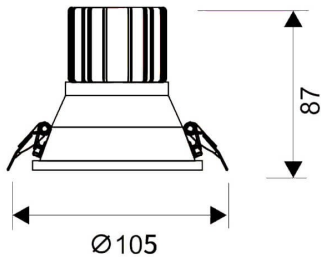

LIGHT HOLE

Lavov Downlights from the family LIGHT HOLE ,power 15 W and CRI 80 with an optic 24 degrees made in Die Cast Aluminum finished in White with a real lumen output of 1350lm and an efficiency of 90lm/W. ON/OFF driver.

Item code	86.D116.2311.01
Product type	Indoor
Category	Downlights
Family	LIGHT HOLE

Pictograms

Scheme

Product

Real power (W)	15
Real luminous flux (Lm)	1350
Luminous efficiency (Lm/W)	90
Beam angle (°)	24
Life time (h)	50000 h L80B10
IP	20
Electrical class insulation	Clas II
Colour	White
Control gear included	Yes
Control gear	ON/OFF
Flicker Free	Yes
Light source	LED
Type of LED	COB
Colour temperature (K)	3000
Colour consistency (SDCM)	SDCM<3
CRI	80