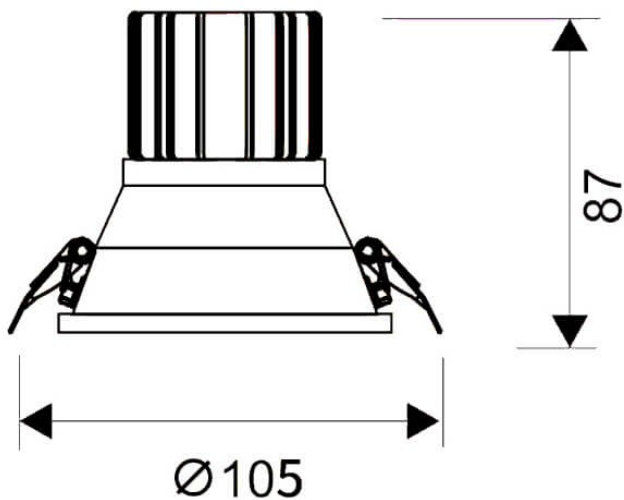

### LIGHT HOLE

Lavov Downlights from the family LIGHT HOLE ,power 15 W and CRI 80 with an optic 24 degrees made in Die Cast Aluminum finished in White with a real lumen output of 1350lm and an efficiency of 90lm/W. ON/OFF driver.

Item code	86.D116.2311.01
Product type	Indoor
Category	Downlights
Family	LIGHT HOLE
Pictograms	

### Scheme

Product	
Real power (W)	15
Real luminous flux (Lm)	1350
Luminous efficiency (Lm/W)	90
Beam angle (°)	24
Life time (h)	50000 h L80B10
IP	20
Electrical class insulation	Clas II
Colour	White
Control gear included	Yes
Control gear	ON/OFF
Flicker Free	Yes
Light source	LED
Type of LED	COB
Colour temperature (K)	3000
Colour consistency (SDCM)	SDCM<3
CRI	80