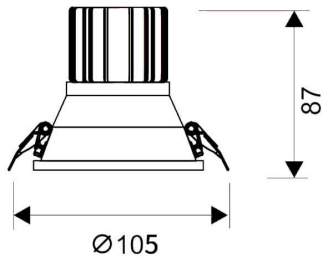

### LIGHT HOLE

Lavov Downlights from the family LIGHT HOLE ,power 15 W and CRI 80 with an optic 24 degrees made in Die Cast Aluminum finished in White with a real lumen output of 1350lm and an efficiency of 90lm/W. ON/OFF driver.

### Product

<b>Real power (W)</b>	<b>15</b>
<b>Real luminous flux (Lm)</b>	<b>1350</b>
<b>Luminous efficiency (Lm/W)</b>	<b>90</b>
<b>Beam angle (°)</b>	<b>24</b>
<b>Life time (h)</b>	<b>50000 h L80B10</b>
<b>IP</b>	<b>20</b>
<b>Electrical class insulation</b>	<b>Clas II</b>
<b>Colour</b>	<b>White</b>
<b>Control gear included</b>	<b>Yes</b>
<b>Control gear</b>	<b>ON/OFF</b>
<b>Flicker Free</b>	<b>Yes</b>
<b>Light source</b>	<b>LED</b>
<b>Type of LED</b>	<b>COB</b>
<b>Colour temperature (K)</b>	<b>3000</b>
<b>Colour consistency (SDCM)</b>	<b>SDCM&lt;3</b>
<b>CRI</b>	<b>80</b>