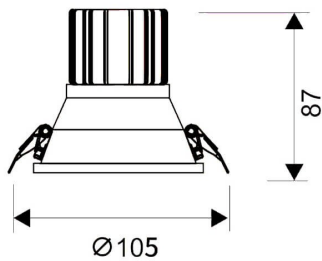

LIGHT HOLE

Lavov Downlights from the family LIGHT HOLE ,power 15 W and CRI 80 with an optic 38 degrees made in Die Cast Aluminum finished in White with a real lumen output of 1350lm and an efficiency of 90lm/W. ON/OFF driver.

Item code	86.D116.2321.01
Product type	Indoor
Category	Downlights
Family	LIGHT HOLE

Pictograms

Scheme

Product

Real power (W)	15
Real luminous flux (Lm)	1350
Luminous efficiency (Lm/W)	90
Beam angle (°)	38
Life time (h)	50000 h L80B10
IP	20
Electrical class insulation	Clas II
Colour	White
Control gear included	Yes
Control gear	ON/OFF
Flicker Free	Yes
Light source	LED
Type of LED	COB
Colour temperature (K)	3000
Colour consistency (SDCM)	SDCM<3
CRI	80