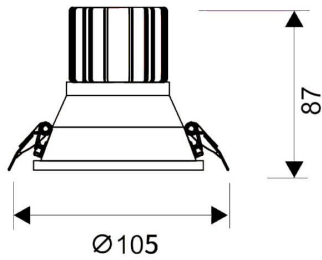

LIGHT HOLE

Lavov Downlights from the family LIGHT HOLE ,power 15 W and CRI 80 with an optic 38 degrees made in Die Cast Aluminum finished in White with a real lumen output of 1350lm and an efficiency of 90lm/W. ON/OFF driver.

Item code	86.D116.2321.01
Product type	Indoor
Category	Downlights
Family	LIGHT HOLE

Pictograms

Scheme

Product

Real power (W)	15
Real luminous flux (Lm)	1350
Luminous efficiency (Lm/W)	90
Beam angle (°)	38
Life time (h)	50000 h L80B10
IP	20
Electrical class insulation	Clas II
Colour	White
Control gear included	Yes
Control gear	ON/OFF
Flicker Free	Yes
Light source	LED
Type of LED	COB
Colour temperature (K)	3000
Colour consistency (SDCM)	SDCM<3
CRI	80