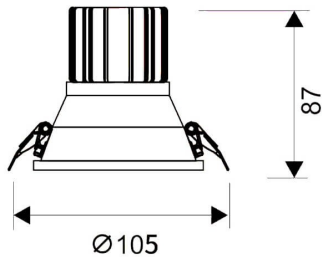

LIGHT HOLE

Lavov Downlights from the family LIGHT HOLE ,power 15 W and CRI 80 with an optic 38 degrees made in Die Cast Aluminum finished in White with a real lumen output of 1350lm and an efficiency of 90lm/W. DALI driver.

Item code	86.D116.2323.01
Product type	Indoor
Category	Downlights
Family	LIGHT HOLE
Pictograms	

Scheme

Product	
Real power (W)	15
Real luminous flux (Lm)	1350
Luminous efficiency (Lm/W)	90
Beam angle (°)	38
Life time (h)	50000 h L80B10
IP	20
Electrical class insulation	Clas II
Colour	White
Control gear included	Yes
Control gear	DALI
Flicker Free	Yes
Light source	LED
Type of LED	COB
Colour temperature (K)	4000
Colour consistency (SDCM)	SDCM<3
CRI	80