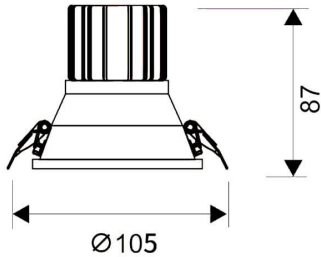

LIGHT HOLE

Lavov Downlights from the family LIGHT HOLE ,power 15 W and CRI 80 with an optic 38 degrees made in Die Cast Aluminum finished in White with a real lumen output of 1350lm and an efficiency of 90lm/W. DALI driver.

Item code	86.D116.2323.01
Product type	Indoor
Category	Downlights
Family	LIGHT HOLE

Pictograms

Scheme

Product

Real power (W)	15
Real luminous flux (Lm)	1350
Luminous efficiency (Lm/W)	90
Beam angle (°)	38
Life time (h)	50000 h L80B10
IP	20
Electrical class insulation	Clas II
Colour	White
Control gear included	Yes
Control gear	DALI
Flicker Free	Yes
Light source	LED
Type of LED	COB
Colour temperature (K)	4000
Colour consistency (SDCM)	SDCM<3
CRI	80