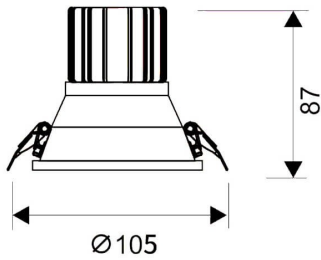

LIGHT HOLE

Lavov Downlights from the family LIGHT HOLE ,power 15 W and CRI 80 with an optic 38 degrees made in Die Cast Aluminum finished in White with a real lumen output of 1350lm and an efficiency of 90lm/W. DALI driver.

Item code	86.D116.2323.01
Product type	Indoor
Category	Downlights
Family	LIGHT HOLE
Pictograms	

Scheme

Product	
Real power (W)	15
Real luminous flux (Lm)	1350
Luminous efficiency (Lm/W)	90
Beam angle (°)	38
Life time (h)	50000 h L80B10
IP	20
Electrical class insulation	Clas II
Colour	White
Control gear included	Yes
Control gear	DALI
Flicker Free	Yes
Light source	LED
Type of LED	COB
Colour temperature (K)	4000
Colour consistency (SDCM)	SDCM<3
CRI	80