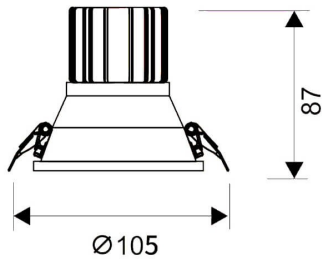

LIGHT HOLE

Lavov Downlights from the family LIGHT HOLE ,power 15 W and CRI 80 with an optic 40 degrees made in Die Cast Aluminum finished in White with a real lumen output of 1350lm and an efficiency of 90lm/W. ON/OFF driver.

Item code	86.D116.2331.01
Product type	Indoor
Category	Downlights
Family	LIGHT HOLE

Pictograms

Scheme

Product

Real power (W)	15
Real luminous flux (Lm)	1350
Luminous efficiency (Lm/W)	90
Beam angle (°)	40
Life time (h)	50000 h L80B10
IP	20
Electrical class insulation	Clas II
Colour	White
Control gear included	Yes
Control gear	ON/OFF
Flicker Free	Yes
Light source	LED
Type of LED	COB
Colour temperature (K)	3000
Colour consistency (SDCM)	SDCM<3
CRI	80