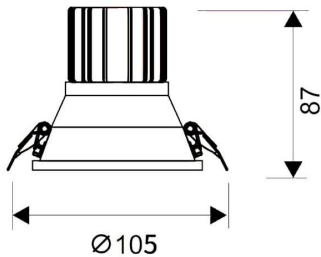

Scheme

Product

Real power (W)	15
Real luminous flux (Lm)	1350
Luminous efficiency (Lm/W)	90
Beam angle (°)	40
Life time (h)	50000 h L80B10
IP	20
Electrical class insulation	Clas II
Colour	White
Control gear included	Yes
Control gear	ON/OFF
Flicker Free	Yes
Light source	LED
Type of LED	COB
Colour temperature (K)	3000
Colour consistency (SDCM)	SDCM<3
CRI	80