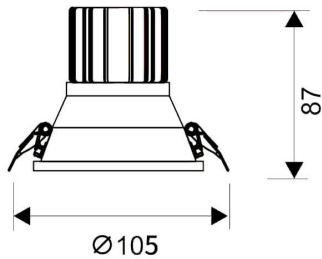

LIGHT HOLE

Lavov Downlights from the family LIGHT HOLE ,power 15 W and CRI 80 with an optic 40 degrees made in Die Cast Aluminum finished in White with a real lumen output of 1350lm and an efficiency of 90lm/W. DALI driver.

Item code	86.D116.2333.01
Product type	Indoor
Category	Downlights
Family	LIGHT HOLE
Pictograms	    

On		IP 44	IP 20	50000h L80B10
Off				

Scheme

Product	
Real power (W)	15
Real luminous flux (Lm)	1350
Luminous efficiency (Lm/W)	90
Beam angle (°)	40
Life time (h)	50000 h L80B10
IP	20
Electrical class insulation	Clas II
Colour	White
Control gear included	Yes
Control gear	DALI
Flicker Free	Yes
Light source	LED
Type of LED	COB
Colour temperature (K)	3000
Colour consistency (SDCM)	SDCM<3
CRI	80