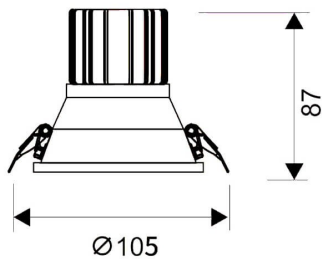

LIGHT HOLE

Lavov Downlights from the family LIGHT HOLE ,power 15 W and CRI 80 with an optic 40 degrees made in Die Cast Aluminum finished in White with a real lumen output of 1350lm and an efficiency of 90lm/W. DALI driver.

Item code	86.D116.2333.01
Product type	Indoor
Category	Downlights
Family	LIGHT HOLE
Pictograms	

Scheme

Product	
Real power (W)	15
Real luminous flux (Lm)	1350
Luminous efficiency (Lm/W)	90
Beam angle (°)	40
Life time (h)	50000 h L80B10
IP	20
Electrical class insulation	Clas II
Colour	White
Control gear included	Yes
Control gear	DALI
Flicker Free	Yes
Light source	LED
Type of LED	COB
Colour temperature (K)	3000
Colour consistency (SDCM)	SDCM<3
CRI	80