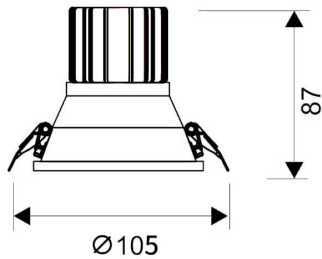

LIGHT HOLE

Lavov Downlights from the family LIGHT HOLE ,power 15 W and CRI 80 with an optic 24 degrees made in Die Cast Aluminum finished in White with a real lumen output of 1350lm and an efficiency of 90lm/W. ON/OFF driver.

Item code	86.D116.2411.01
Product type	Indoor
Category	Downlights
Family	LIGHT HOLE

Pictograms

Scheme

Product

Real power (W)	15
Real luminous flux (Lm)	1350
Luminous efficiency (Lm/W)	90
Beam angle (°)	24
Life time (h)	50000 h L80B10
IP	20
Electrical class insulation	Clas II
Colour	White
Control gear included	Yes
Control gear	ON/OFF
Flicker Free	Yes
Light source	LED
Type of LED	COB
Colour temperature (K)	4000
Colour consistency (SDCM)	SDCM<3
CRI	80