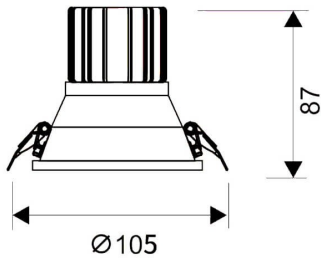

LIGHT HOLE

Lavov Downlights from the family LIGHT HOLE ,power 15 W and CRI 80 with an optic 24 degrees made in Die Cast Aluminum finished in White with a real lumen output of 1350lm and an efficiency of 90lm/W. ON/OFF driver.

Item code	86.D116.2411.01
Product type	Indoor
Category	Downlights
Family	LIGHT HOLE

Pictograms

Scheme

Product

Real power (W)	15
Real luminous flux (Lm)	1350
Luminous efficiency (Lm/W)	90
Beam angle (°)	24
Life time (h)	50000 h L80B10
IP	20
Electrical class insulation	Clas II
Colour	White
Control gear included	Yes
Control gear	ON/OFF
Flicker Free	Yes
Light source	LED
Type of LED	COB
Colour temperature (K)	4000
Colour consistency (SDCM)	SDCM<3
CRI	80