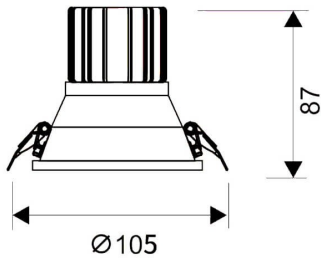

LIGHT HOLE

Lavov Downlights from the family LIGHT HOLE ,power 15 W and CRI 80 with an optic 24 degrees made in Die Cast Aluminum finished in White with a real lumen output of 1350lm and an efficiency of 90lm/W. DALI driver.

Item code	86.D116.2413.01
Product type	Indoor
Category	Downlights
Family	LIGHT HOLE

Pictograms

Scheme

Product

Real power (W)	15
Real luminous flux (Lm)	1350
Luminous efficiency (Lm/W)	90
Beam angle (°)	24
Life time (h)	50000 h L80B10
IP	20
Electrical class insulation	Clas II
Colour	White
Control gear included	Yes
Control gear	DALI
Flicker Free	Yes
Light source	LED
Type of LED	COB
Colour temperature (K)	4000
Colour consistency (SDCM)	SDCM<3
CRI	80