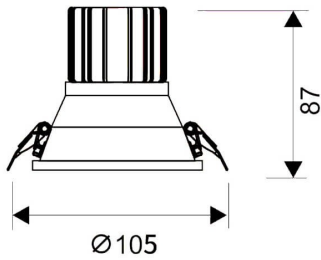

LIGHT HOLE

Lavov Downlights from the family LIGHT HOLE ,power 15 W and CRI 80 with an optic 24 degrees made in Die Cast Aluminum finished in White with a real lumen output of 1350lm and an efficiency of 90lm/W. DALI driver.

Item code	86.D116.2413.01
Product type	Indoor
Category	Downlights
Family	LIGHT HOLE
Pictograms	

Scheme

Product	
Real power (W)	15
Real luminous flux (Lm)	1350
Luminous efficiency (Lm/W)	90
Beam angle (°)	24
Life time (h)	50000 h L80B10
IP	20
Electrical class insulation	Clas II
Colour	White
Control gear included	Yes
Control gear	DALI
Flicker Free	Yes
Light source	LED
Type of LED	COB
Colour temperature (K)	4000
Colour consistency (SDCM)	SDCM<3
CRI	80