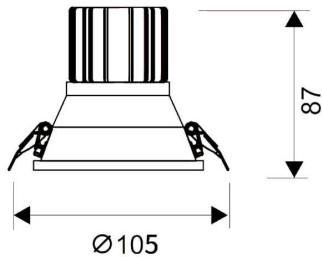

LIGHT HOLE

Lavov Downlights from the family LIGHT HOLE ,power 15 W and CRI 80 with an optic 38 degrees made in Die Cast Aluminum finished in White with a real lumen output of 1350lm and an efficiency of 90lm/W. ON/OFF driver.

Item code	86.D116.2421.01
Product type	Indoor
Category	Downlights
Family	LIGHT HOLE

Pictograms

Scheme

Product

Real power (W)	15
Real luminous flux (Lm)	1350
Luminous efficiency (Lm/W)	90
Beam angle (°)	38
Life time (h)	50000 h L80B10
IP	20
Electrical class insulation	Clas II
Colour	White
Control gear included	Yes
Control gear	ON/OFF
Flicker Free	Yes
Light source	LED
Type of LED	COB
Colour temperature (K)	4000
Colour consistency (SDCM)	SDCM<3
CRI	80