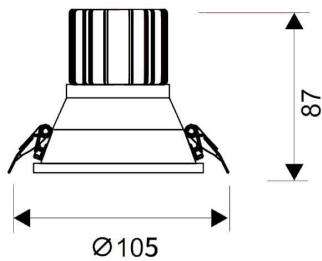

LIGHT HOLE

Lavov Downlights from the family LIGHT HOLE ,power 15 W and CRI 80 with an optic 38 degrees made in Die Cast Aluminum finished in White with a real lumen output of 1350lm and an efficiency of 90lm/W. DALI driver.

Item code	86.D116.2423.01
Product type	Indoor
Category	Downlights
Family	LIGHT HOLE
Pictograms	

Scheme

Product	
Real power (W)	15
Real luminous flux (Lm)	1350
Luminous efficiency (Lm/W)	90
Beam angle (°)	38
Life time (h)	50000 h L80B10
IP	20
Electrical class insulation	Clas II
Colour	White
Control gear included	Yes
Control gear	DALI
Flicker Free	Yes
Light source	LED
Type of LED	COB
Colour temperature (K)	4000
Colour consistency (SDCM)	SDCM<3
CRI	80