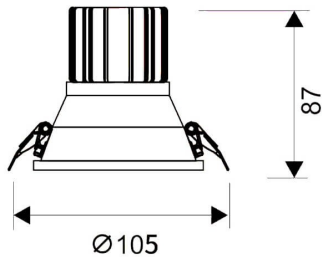

LIGHT HOLE

Lavov Downlights from the family LIGHT HOLE ,power 15 W and CRI 80 with an optic 38 degrees made in Die Cast Aluminum finished in White with a real lumen output of 1350lm and an efficiency of 90lm/W. DALI driver.

Item code	86.D116.2423.01
Product type	Indoor
Category	Downlights
Family	LIGHT HOLE
Pictograms	

Scheme

Product	
Real power (W)	15
Real luminous flux (Lm)	1350
Luminous efficiency (Lm/W)	90
Beam angle (°)	38
Life time (h)	50000 h L80B10
IP	20
Electrical class insulation	Clas II
Colour	White
Control gear included	Yes
Control gear	DALI
Flicker Free	Yes
Light source	LED
Type of LED	COB
Colour temperature (K)	4000
Colour consistency (SDCM)	SDCM<3
CRI	80