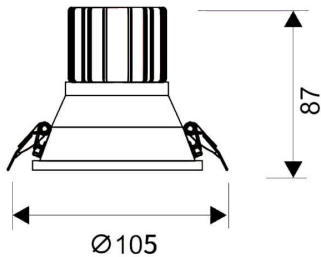

LIGHT HOLE

Lavov Downlights from the family LIGHT HOLE ,power 15 W and CRI 80 with an optic 40 degrees made in Die Cast Aluminum finished in White with a real lumen output of 1350lm and an efficiency of 90lm/W. ON/OFF driver.

Item code	86.D116.2431.01
Product type	Indoor
Category	Downlights
Family	LIGHT HOLE

Pictograms

Scheme

Product

Real power (W)	15
Real luminous flux (Lm)	1350
Luminous efficiency (Lm/W)	90
Beam angle (°)	40
Life time (h)	50000 h L80B10
IP	20
Electrical class insulation	Clas II
Colour	White
Control gear included	Yes
Control gear	ON/OFF
Flicker Free	Yes
Light source	LED
Type of LED	COB
Colour temperature (K)	4000
Colour consistency (SDCM)	SDCM<3
CRI	80