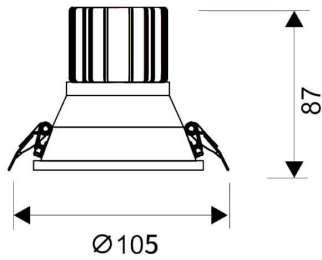

LIGHT HOLE

Lavov Downlights from the family LIGHT HOLE ,power 15 W and CRI 80 with an optic 40 degrees made in Die Cast Aluminum finished in White with a real lumen output of 1350lm and an efficiency of 90lm/W. ON/OFF driver.

Item code	86.D116.2431.01
Product type	Indoor
Category	Downlights
Family	LIGHT HOLE
Pictograms	

Scheme

Product	
Real power (W)	15
Real luminous flux (Lm)	1350
Luminous efficiency (Lm/W)	90
Beam angle (°)	40
Life time (h)	50000 h L80B10
IP	20
Electrical class insulation	Clas II
Colour	White
Control gear included	Yes
Control gear	ON/OFF
Flicker Free	Yes
Light source	LED
Type of LED	COB
Colour temperature (K)	4000
Colour consistency (SDCM)	SDCM<3
CRI	80