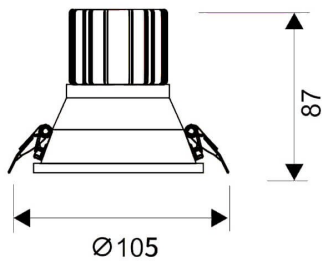

LIGHT HOLE

Lavov Downlights from the family LIGHT HOLE ,power 15 W and CRI 80 with an optic 40 degrees made in Die Cast Aluminum finished in White with a real lumen output of 1350lm and an efficiency of 90lm/W. DALI driver.

Item code	86.D116.2433.01
Product type	Indoor
Category	Downlights
Family	LIGHT HOLE

Pictograms

Scheme

Product

Real power (W)	15
Real luminous flux (Lm)	1350
Luminous efficiency (Lm/W)	90
Beam angle (°)	40
Life time (h)	50000 h L80B10
IP	20
Electrical class insulation	Clas II
Colour	White
Control gear included	Yes
Control gear	DALI
Flicker Free	Yes
Light source	LED
Type of LED	COB
Colour temperature (K)	4000
Colour consistency (SDCM)	SDCM<3
CRI	80