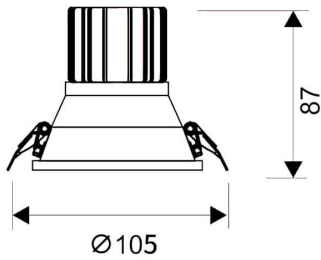

LIGHT HOLE

Lavov Downlights from the family LIGHT HOLE ,power 15 W and CRI 80 with an optic 40 degrees made in Die Cast Aluminum finished in White with a real lumen output of 1350lm and an efficiency of 90lm/W. DALI driver.

Item code	86.D116.2433.01
Product type	Indoor
Category	Downlights
Family	LIGHT HOLE

Pictograms

Scheme

Product

Real power (W)	15
Real luminous flux (Lm)	1350
Luminous efficiency (Lm/W)	90
Beam angle (°)	40
Life time (h)	50000 h L80B10
IP	20
Electrical class insulation	Clas II
Colour	White
Control gear included	Yes
Control gear	DALI
Flicker Free	Yes
Light source	LED
Type of LED	COB
Colour temperature (K)	4000
Colour consistency (SDCM)	SDCM<3
CRI	80