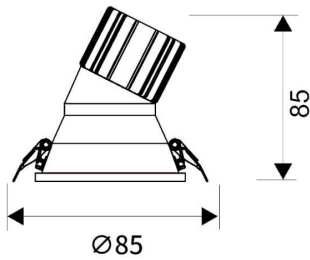

LIGHT HOLE

Lavov Downlights from the family LIGHT HOLE ,power 10 W and CRI 80 with an optic 24 degrees made in Die Cast Aluminum finished in White with a real lumen output of 900lm and an efficiency of 90lm/W. DALI driver.

Item code	86.D117.1313.01
Product type	Indoor
Category	Downlights
Family	LIGHT HOLE

Pictograms

Scheme

Product

Real power (W)	10
Real luminous flux (Lm)	900
Luminous efficiency (Lm/W)	90
Beam angle (°)	24
Life time (h)	50000 h L80B10
IP	20
Electrical class insulation	Clas II
Colour	White
Control gear included	Yes
Control gear	DALI
Flicker Free	Yes
Light source	LED
Type of LED	COB
Colour temperature (K)	3000
Colour consistency (SDCM)	SDCM<3
CRI	80