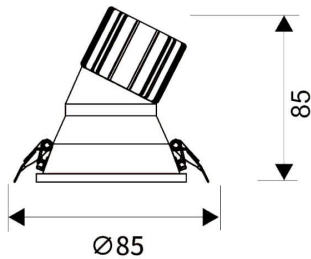

### LIGHT HOLE

Lavov Downlights from the family LIGHT HOLE ,power 10 W and CRI 80 with an optic 24 degrees made in Die Cast Aluminum finished in White with a real lumen output of 900lm and an efficiency of 90lm/W. DALI driver.

Item code	86.D117.1313.01
Product type	Indoor
Category	Downlights
Family	LIGHT HOLE
Pictograms	    

On Off		IP 44	IP 20	50000h L80B10
-----------	---	-------	-------	------------------

### Scheme

Product	
Real power (W)	10
Real luminous flux (Lm)	900
Luminous efficiency (Lm/W)	90
Beam angle (°)	24
Life time (h)	50000 h L80B10
IP	20
Electrical class insulation	Clas II
Colour	White
Control gear included	Yes
Control gear	DALI
Flicker Free	Yes
Light source	LED
Type of LED	COB
Colour temperature (K)	3000
Colour consistency (SDCM)	SDCM<3
CRI	80