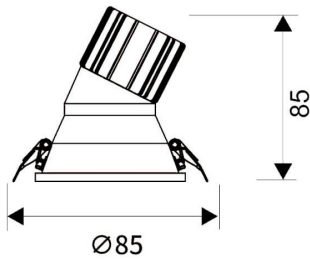

LIGHT HOLE

Lavov Downlights from the family LIGHT HOLE ,power 10 W and CRI 80 with an optic 24 degrees made in Die Cast Aluminum finished in White with a real lumen output of 900lm and an efficiency of 90lm/W. DALI driver.

Item code	86.D117.1313.01
Product type	Indoor
Category	Downlights
Family	LIGHT HOLE
Pictograms	

Scheme

Product	
Real power (W)	10
Real luminous flux (Lm)	900
Luminous efficiency (Lm/W)	90
Beam angle (°)	24
Life time (h)	50000 h L80B10
IP	20
Electrical class insulation	Clas II
Colour	White
Control gear included	Yes
Control gear	DALI
Flicker Free	Yes
Light source	LED
Type of LED	COB
Colour temperature (K)	3000
Colour consistency (SDCM)	SDCM<3
CRI	80