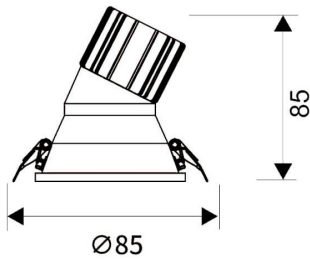

LIGHT HOLE

Lavov Downlights from the family LIGHT HOLE ,power 10 W and CRI 80 with an optic 38 degrees made in Die Cast Aluminum finished in White with a real lumen output of 900lm and an efficiency of 90lm/W. ON/OFF driver.

Item code	86.D117.1321.01
Product type	Indoor
Category	Downlights
Family	LIGHT HOLE
Pictograms	

Scheme

Product	
Real power (W)	10
Real luminous flux (Lm)	900
Luminous efficiency (Lm/W)	90
Beam angle (°)	38
Life time (h)	50000 h L80B10
IP	20
Electrical class insulation	Clas II
Colour	White
Control gear included	Yes
Control gear	ON/OFF
Flicker Free	Yes
Light source	LED
Type of LED	COB
Colour temperature (K)	3000
Colour consistency (SDCM)	SDCM<3
CRI	80