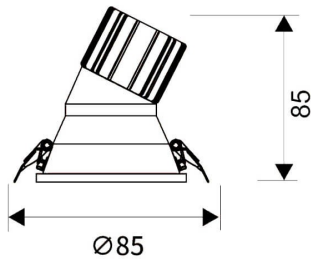

LIGHT HOLE

Lavov Downlights from the family LIGHT HOLE ,power 10 W and CRI 80 with an optic 38 degrees made in Die Cast Aluminum finished in White with a real lumen output of 900lm and an efficiency of 90lm/W. ON/OFF driver.

Item code	86.D117.1321.01
Product type	Indoor
Category	Downlights
Family	LIGHT HOLE
Pictograms	         

Scheme

Product	
Real power (W)	10
Real luminous flux (Lm)	900
Luminous efficiency (Lm/W)	90
Beam angle (°)	38
Life time (h)	50000 h L80B10
IP	20
Electrical class insulation	Clas II
Colour	White
Control gear included	Yes
Control gear	ON/OFF
Flicker Free	Yes
Light source	LED
Type of LED	COB
Colour temperature (K)	3000
Colour consistency (SDCM)	SDCM<3
CRI	80