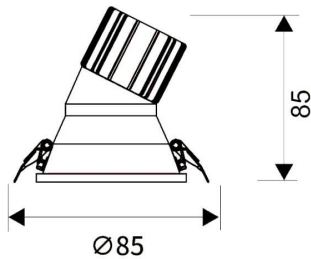

LIGHT HOLE

Lavov Downlights from the family LIGHT HOLE ,power 10 W and CRI 80 with an optic 38 degrees made in Die Cast Aluminum finished in White with a real lumen output of 900lm and an efficiency of 90lm/W. DALI driver.

Item code	86.D117.1323.01
Product type	Indoor
Category	Downlights
Family	LIGHT HOLE

Pictograms

Scheme

Product

Real power (W)	10
Real luminous flux (Lm)	900
Luminous efficiency (Lm/W)	90
Beam angle (°)	38
Life time (h)	50000 h L80B10
IP	20
Electrical class insulation	Clas II
Colour	White
Control gear included	Yes
Control gear	DALI
Flicker Free	Yes
Light source	LED
Type of LED	COB
Colour temperature (K)	3000
Colour consistency (SDCM)	SDCM<3
CRI	80