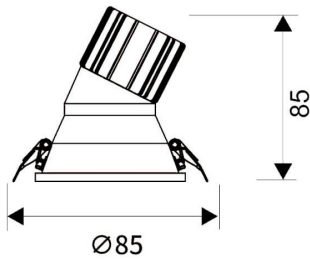

LIGHT HOLE

Lavov Downlights from the family LIGHT HOLE ,power 10 W and CRI 80 with an optic 38 degrees made in Die Cast Aluminum finished in White with a real lumen output of 900lm and an efficiency of 90lm/W. DALI driver.

Item code	86.D117.1323.01
Product type	Indoor
Category	Downlights
Family	LIGHT HOLE
Pictograms	

Scheme

Product	
Real power (W)	10
Real luminous flux (Lm)	900
Luminous efficiency (Lm/W)	90
Beam angle (°)	38
Life time (h)	50000 h L80B10
IP	20
Electrical class insulation	Clas II
Colour	White
Control gear included	Yes
Control gear	DALI
Flicker Free	Yes
Light source	LED
Type of LED	COB
Colour temperature (K)	3000
Colour consistency (SDCM)	SDCM<3
CRI	80