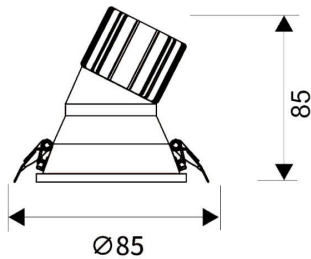

LIGHT HOLE

Lavov Downlights from the family LIGHT HOLE ,power 10 W and CRI 80 with an optic 40 degrees made in Die Cast Aluminum finished in White with a real lumen output of 900lm and an efficiency of 90lm/W. ON/OFF driver.

Item code	86.D117.1331.01
Product type	Indoor
Category	Downlights
Family	LIGHT HOLE
Pictograms	    

On Off		IP 44	IP 20	50000h L80B10
-----------	---	-------	-------	------------------

Scheme

Product	
Real power (W)	10
Real luminous flux (Lm)	900
Luminous efficiency (Lm/W)	90
Beam angle (°)	40
Life time (h)	50000 h L80B10
IP	20
Electrical class insulation	Clas II
Colour	White
Control gear included	Yes
Control gear	ON/OFF
Flicker Free	Yes
Light source	LED
Type of LED	COB
Colour temperature (K)	3000
Colour consistency (SDCM)	SDCM<3
CRI	80