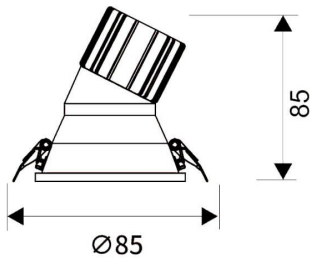

LIGHT HOLE

Lavov Downlights from the family LIGHT HOLE ,power 10 W and CRI 80 with an optic 40 degrees made in Die Cast Aluminum finished in White with a real lumen output of 900lm and an efficiency of 90lm/W. ON/OFF driver.

Item code	86.D117.1331.01
Product type	Indoor
Category	Downlights
Family	LIGHT HOLE
Pictograms	

Scheme

Product	
Real power (W)	10
Real luminous flux (Lm)	900
Luminous efficiency (Lm/W)	90
Beam angle (°)	40
Life time (h)	50000 h L80B10
IP	20
Electrical class insulation	Clas II
Colour	White
Control gear included	Yes
Control gear	ON/OFF
Flicker Free	Yes
Light source	LED
Type of LED	COB
Colour temperature (K)	3000
Colour consistency (SDCM)	SDCM<3
CRI	80