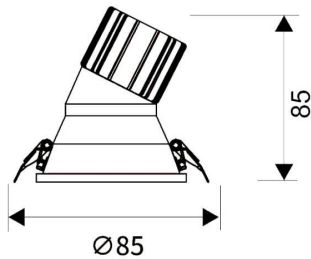

LIGHT HOLE

Lavov Downlights from the family LIGHT HOLE ,power 10 W and CRI 80 with an optic 40 degrees made in Die Cast Aluminum finished in White with a real lumen output of 900lm and an efficiency of 90lm/W. DALI driver.

Item code	86.D117.1333.01
Product type	Indoor
Category	Downlights
Family	LIGHT HOLE
Pictograms	    

On Off		IP 44	IP 20	50000h L80B10
-----------	---	-------	-------	------------------

Scheme

Product	
Real power (W)	10
Real luminous flux (Lm)	900
Luminous efficiency (Lm/W)	90
Beam angle (°)	40
Life time (h)	50000 h L80B10
IP	20
Electrical class insulation	Clas II
Colour	White
Control gear included	Yes
Control gear	DALI
Flicker Free	Yes
Light source	LED
Type of LED	COB
Colour temperature (K)	3000
Colour consistency (SDCM)	SDCM<3
CRI	80