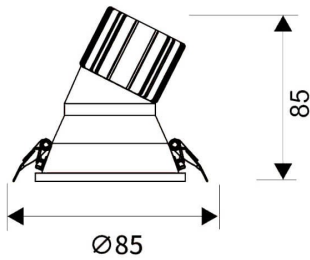

LIGHT HOLE

Lavov Downlights from the family LIGHT HOLE ,power 10 W and CRI 80 with an optic 24 degrees made in Die Cast Aluminum finished in White with a real lumen output of 900lm and an efficiency of 90lm/W. DALI driver.

Item code	86.D117.1413.01
Product type	Indoor
Category	Downlights
Family	LIGHT HOLE
Pictograms	

Scheme

Product	
Real power (W)	10
Real luminous flux (Lm)	900
Luminous efficiency (Lm/W)	90
Beam angle (°)	24
Life time (h)	50000 h L80B10
IP	20
Electrical class insulation	Clas II
Colour	White
Control gear included	Yes
Control gear	DALI
Flicker Free	Yes
Light source	LED
Type of LED	COB
Colour temperature (K)	4000
Colour consistency (SDCM)	SDCM<3
CRI	80