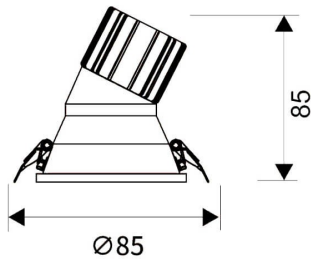

### LIGHT HOLE

Lavov Downlights from the family LIGHT HOLE ,power 10 W and CRI 80 with an optic 24 degrees made in Die Cast Aluminum finished in White with a real lumen output of 900lm and an efficiency of 90lm/W. DALI driver.

### Product

Real power (W)	10
Real luminous flux (Lm)	900
Luminous efficiency (Lm/W)	90
Beam angle (°)	24
Life time (h)	50000 h L80B10
IP	20
Electrical class insulation	Clas II
Colour	White
Control gear included	Yes
Control gear	DALI
Flicker Free	Yes
Light source	LED
Type of LED	COB
Colour temperature (K)	4000
Colour consistency (SDCM)	SDCM<3
CRI	80