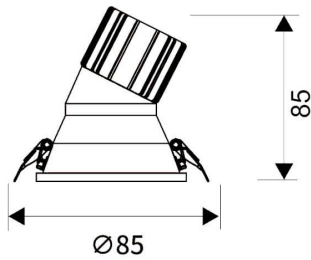

LIGHT HOLE

Lavov Downlights from the family LIGHT HOLE ,power 10 W and CRI 80 with an optic 38 degrees made in Die Cast Aluminum finished in White with a real lumen output of 900lm and an efficiency of 90lm/W. DALI driver.

Item code	86.D117.1423.01
Product type	Indoor
Category	Downlights
Family	LIGHT HOLE

Pictograms

Scheme

Product

Real power (W)	10
Real luminous flux (Lm)	900
Luminous efficiency (Lm/W)	90
Beam angle (°)	38
Life time (h)	50000 h L80B10
IP	20
Electrical class insulation	Clas II
Colour	White
Control gear included	Yes
Control gear	DALI
Flicker Free	Yes
Light source	LED
Type of LED	COB
Colour temperature (K)	4000
Colour consistency (SDCM)	SDCM<3
CRI	80