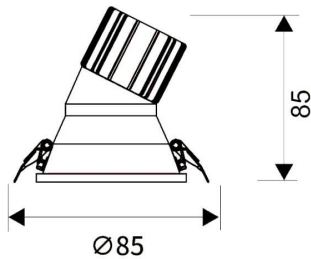

LIGHT HOLE

Lavov Downlights from the family LIGHT HOLE ,power 10 W and CRI 80 with an optic 38 degrees made in Die Cast Aluminum finished in White with a real lumen output of 900lm and an efficiency of 90lm/W. DALI driver.

Item code	86.D117.1423.01
Product type	Indoor
Category	Downlights
Family	LIGHT HOLE

Pictograms

Scheme

Product

Real power (W)	10
Real luminous flux (Lm)	900
Luminous efficiency (Lm/W)	90
Beam angle (°)	38
Life time (h)	50000 h L80B10
IP	20
Electrical class insulation	Clas II
Colour	White
Control gear included	Yes
Control gear	DALI
Flicker Free	Yes
Light source	LED
Type of LED	COB
Colour temperature (K)	4000
Colour consistency (SDCM)	SDCM<3
CRI	80