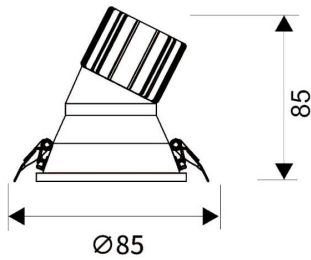

LIGHT HOLE

Lavov Downlights from the family LIGHT HOLE ,power 10 W and CRI 80 with an optic 40 degrees made in Die Cast Aluminum finished in White with a real lumen output of 900lm and an efficiency of 90lm/W. ON/OFF driver.

Item code	86.D117.1431.01
Product type	Indoor
Category	Downlights
Family	LIGHT HOLE
Pictograms	

Scheme

Product	
Real power (W)	10
Real luminous flux (Lm)	900
Luminous efficiency (Lm/W)	90
Beam angle (°)	40
Life time (h)	50000 h L80B10
IP	20
Electrical class insulation	Clas II
Colour	White
Control gear included	Yes
Control gear	ON/OFF
Flicker Free	Yes
Light source	LED
Type of LED	COB
Colour temperature (K)	4000
Colour consistency (SDCM)	SDCM<3
CRI	80