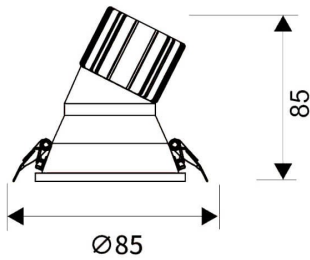

LIGHT HOLE

Lavov Downlights from the family LIGHT HOLE ,power 10 W and CRI 80 with an optic 40 degrees made in Die Cast Aluminum finished in White with a real lumen output of 900lm and an efficiency of 90lm/W. ON/OFF driver.

Item code	86.D117.1431.01
Product type	Indoor
Category	Downlights
Family	LIGHT HOLE
Pictograms	

Scheme

Product	
Real power (W)	10
Real luminous flux (Lm)	900
Luminous efficiency (Lm/W)	90
Beam angle (°)	40
Life time (h)	50000 h L80B10
IP	20
Electrical class insulation	Clas II
Colour	White
Control gear included	Yes
Control gear	ON/OFF
Flicker Free	Yes
Light source	LED
Type of LED	COB
Colour temperature (K)	4000
Colour consistency (SDCM)	SDCM<3
CRI	80