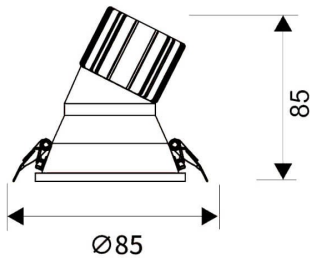

LIGHT HOLE

Lavov Downlights from the family LIGHT HOLE ,power 10 W and CRI 80 with an optic 40 degrees made in Die Cast Aluminum finished in White with a real lumen output of 900lm and an efficiency of 90lm/W. DALI driver.

Item code	86.D117.1433.01
Product type	Indoor
Category	Downlights
Family	LIGHT HOLE

Pictograms

Scheme

Product

Real power (W)	10
Real luminous flux (Lm)	900
Luminous efficiency (Lm/W)	90
Beam angle (°)	40
Life time (h)	50000 h L80B10
IP	20
Electrical class insulation	Clas II
Colour	White
Control gear included	Yes
Control gear	DALI
Flicker Free	Yes
Light source	LED
Type of LED	COB
Colour temperature (K)	4000
Colour consistency (SDCM)	SDCM<3
CRI	80