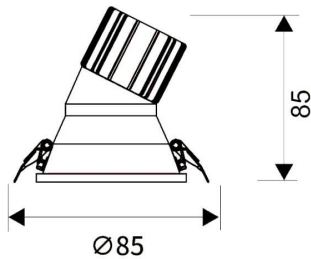

LIGHT HOLE

Lavov Downlights from the family LIGHT HOLE ,power 10 W and CRI 80 with an optic 40 degrees made in Die Cast Aluminum finished in White with a real lumen output of 900lm and an efficiency of 90lm/W. DALI driver.

Item code	86.D117.1433.01
Product type	Indoor
Category	Downlights
Family	LIGHT HOLE

Pictograms

Scheme

Product

Real power (W)	10
Real luminous flux (Lm)	900
Luminous efficiency (Lm/W)	90
Beam angle (°)	40
Life time (h)	50000 h L80B10
IP	20
Electrical class insulation	Clas II
Colour	White
Control gear included	Yes
Control gear	DALI
Flicker Free	Yes
Light source	LED
Type of LED	COB
Colour temperature (K)	4000
Colour consistency (SDCM)	SDCM<3
CRI	80