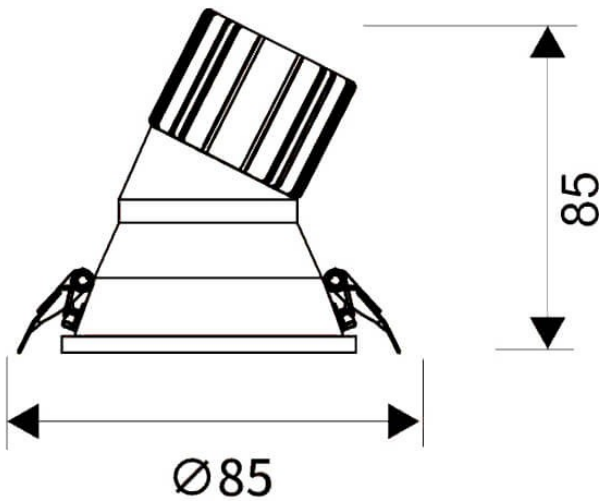

LIGHT HOLE

Lavov Downlights from the family LIGHT HOLE ,power 10 W and CRI 80 with an optic 40 degrees made in Die Cast Aluminum finished in White with a real lumen output of 900lm and an efficiency of 90lm/W. DALI driver.

Item code	86.D117.1433.01
Product type	Indoor
Category	Downlights
Family	LIGHT HOLE
Pictograms	

Scheme

Product	
Real power (W)	10
Real luminous flux (Lm)	900
Luminous efficiency (Lm/W)	90
Beam angle (°)	40
Life time (h)	50000 h L80B10
IP	20
Electrical class insulation	Clas II
Colour	White
Control gear included	Yes
Control gear	DALI
Flicker Free	Yes
Light source	LED
Type of LED	COB
Colour temperature (K)	4000
Colour consistency (SDCM)	SDCM<3
CRI	80