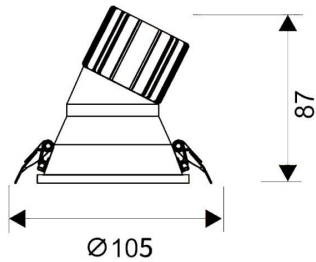

LIGHT HOLE

Lavov Downlights from the family LIGHT HOLE ,power 15 W and CRI 80 with an optic 24 degrees made in Die Cast Aluminum finished in White with a real lumen output of 1350lm and an efficiency of 90lm/W. ON/OFF driver.

Item code	86.D117.2311.01
Product type	Indoor
Category	Downlights
Family	LIGHT HOLE

Pictograms

Scheme

Product

Real power (W)	15
Real luminous flux (Lm)	1350
Luminous efficiency (Lm/W)	90
Beam angle (°)	24
Life time (h)	50000 h L80B10
IP	20
Electrical class insulation	Clas II
Colour	White
Control gear included	Yes
Control gear	ON/OFF
Flicker Free	Yes
Light source	LED
Type of LED	COB
Colour temperature (K)	3000
Colour consistency (SDCM)	SDCM<3
CRI	80