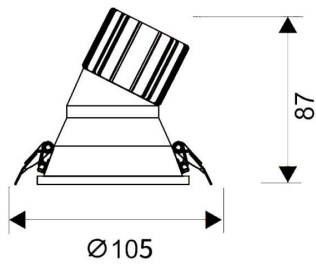

LIGHT HOLE

Lavov Downlights from the family LIGHT HOLE ,power 15 W and CRI 80 with an optic 24 degrees made in Die Cast Aluminum finished in White with a real lumen output of 1350lm and an efficiency of 90lm/W. DALI driver.

Item code	86.D117.2313.01
Product type	Indoor
Category	Downlights
Family	LIGHT HOLE
Pictograms	

Scheme

Product	
Real power (W)	15
Real luminous flux (Lm)	1350
Luminous efficiency (Lm/W)	90
Beam angle (°)	24
Life time (h)	50000 h L80B10
IP	20
Electrical class insulation	Clas II
Colour	White
Control gear included	Yes
Control gear	DALI
Flicker Free	Yes
Light source	LED
Type of LED	COB
Colour temperature (K)	3000
Colour consistency (SDCM)	SDCM<3
CRI	80