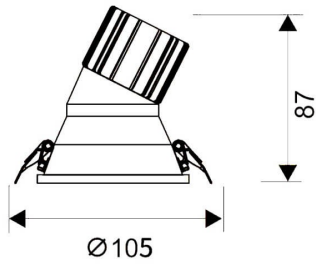

### LIGHT HOLE

Lavov Downlights from the family LIGHT HOLE ,power 15 W and CRI 80 with an optic 38 degrees made in Die Cast Aluminum finished in White with a real lumen output of 1350lm and an efficiency of 90lm/W. ON/OFF driver.

### Scheme

<b>Product</b>	
<b>Real power (W)</b>	<b>15</b>
<b>Real luminous flux (Lm)</b>	<b>1350</b>
<b>Luminous efficiency (Lm/W)</b>	<b>90</b>
<b>Beam angle (°)</b>	<b>38</b>
<b>Life time (h)</b>	<b>50000 h L80B10</b>
<b>IP</b>	<b>20</b>
<b>Electrical class insulation</b>	<b>Clas II</b>
<b>Colour</b>	<b>White</b>
<b>Control gear included</b>	<b>Yes</b>
<b>Control gear</b>	<b>ON/OFF</b>
<b>Flicker Free</b>	<b>Yes</b>
<b>Light source</b>	<b>LED</b>
<b>Type of LED</b>	<b>COB</b>
<b>Colour temperature (K)</b>	<b>3000</b>
<b>Colour consistency (SDCM)</b>	<b>SDCM&lt;3</b>
<b>CRI</b>	<b>80</b>