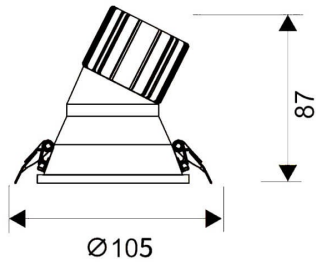

LIGHT HOLE

Lavov Downlights from the family LIGHT HOLE ,power 15 W and CRI 80 with an optic 38 degrees made in Die Cast Aluminum finished in White with a real lumen output of 1350lm and an efficiency of 90lm/W. DALI driver.

Item code	86.D117.2323.01
Product type	Indoor
Category	Downlights
Family	LIGHT HOLE
Pictograms	

Scheme

Product	
Real power (W)	15
Real luminous flux (Lm)	1350
Luminous efficiency (Lm/W)	90
Beam angle (°)	38
Life time (h)	50000 h L80B10
IP	20
Electrical class insulation	Clas II
Colour	White
Control gear included	Yes
Control gear	DALI
Flicker Free	Yes
Light source	LED
Type of LED	COB
Colour temperature (K)	3000
Colour consistency (SDCM)	SDCM<3
CRI	80