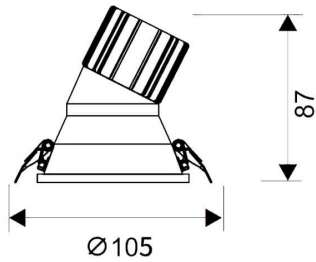

LIGHT HOLE

Lavov Downlights from the family LIGHT HOLE ,power 15 W and CRI 80 with an optic 38 degrees made in Die Cast Aluminum finished in White with a real lumen output of 1350lm and an efficiency of 90lm/W. DALI driver.

Item code	86.D117.2323.01
Product type	Indoor
Category	Downlights
Family	LIGHT HOLE
Pictograms	

Scheme

Product	
Real power (W)	15
Real luminous flux (Lm)	1350
Luminous efficiency (Lm/W)	90
Beam angle (°)	38
Life time (h)	50000 h L80B10
IP	20
Electrical class insulation	Clas II
Colour	White
Control gear included	Yes
Control gear	DALI
Flicker Free	Yes
Light source	LED
Type of LED	COB
Colour temperature (K)	3000
Colour consistency (SDCM)	SDCM<3
CRI	80